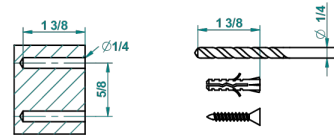

PETALE DE CRISTAL - BLUE CRYSTAL

U6B-4720C

Metal toilet brush holder with brush with cover wall mounted

49283

18/11/2015

CHARACTERISTIC

- Pétale de Cristal - blue crystal
- Metal toilet brush holder with brush with cover wall mounted

AVAILABLE FINITIONS

Black nickel - D24

Blush PVD - H62

Brass color PVD - H49

Brown bronze color PVD - F33

Chrome polished - A02

Chrome polished / gold polished - G02

Copper antique matt, coated - H07

Gold color PVD - H52

Gold mat - F07

Gold polished - F01

Gold satiney - F03

Graphite PVD - H64

Light coated bronze - D01

Matt Umber PVD - H67

Matt blush PVD - H60

Matt brass color PVD - H50

Matt brown bronze color PVD - F34

Matt chrome (American satin) - C02

Matt gold color PVD - H53

Matt graphite PVD - H65

Matt nickel (American satin) - C01

Matt nickel color PVD - H56

Nickel antique / Sovereign - H28

Nickel color PVD - H55

Nickel polished - B01

Rose Gold - F27

Satin chrome - C03

Silver polished, antique - H03

Silver rhodium - F18

Soft gold - F30