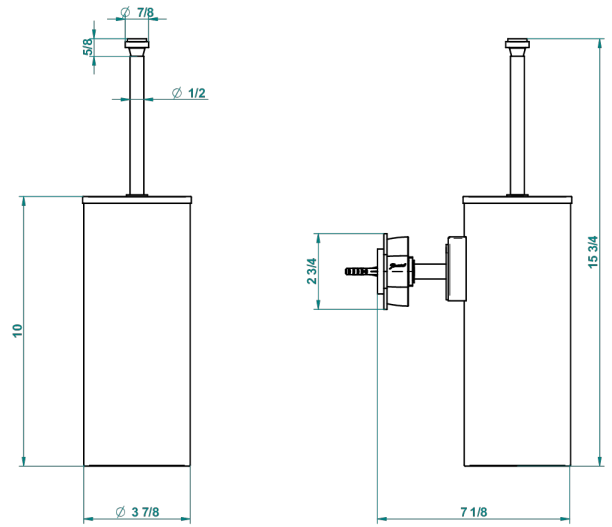

PETALE DE CRISTAL - BLUE CRYSTAL

U6B-4720C

Metal toilet brush holder with brush with cover wall mounted

49283

18/11/2015

CHARACTERISTIC

- Pétale de Cristal - blue crystal
- Metal toilet brush holder with brush with cover wall mounted

AVAILABLE FINITIONS

Black nickel - D24

Blush PVD - H62

Brass color PVD - H49

Brown bronze color PVD - F33

Chrome polished - A02

Chrome polished / gold polished - G02

Copper antique matt, coated - H07

Gold color PVD - H52

Gold mat - F07

Gold polished - F01

Gold satiney - F03

Graphite PVD - H64

Light coated bronze - D01

Matt Umber PVD - H67

Matt blush PVD - H60

Matt brass color PVD - H50

Matt brown bronze color PVD - F34

Matt chrome (American satin) - C02

Matt gold color PVD - H53

Matt graphite PVD - H65

Matt nickel (American satin) - C01

Matt nickel color PVD - H56

Nickel antique / Sovereign - H28

Nickel color PVD - H55

Nickel polished - B01

Rose Gold - F27

Satin chrome - C03

Silver polished, antique - H03

Silver rhodium - F18

Soft gold - F30