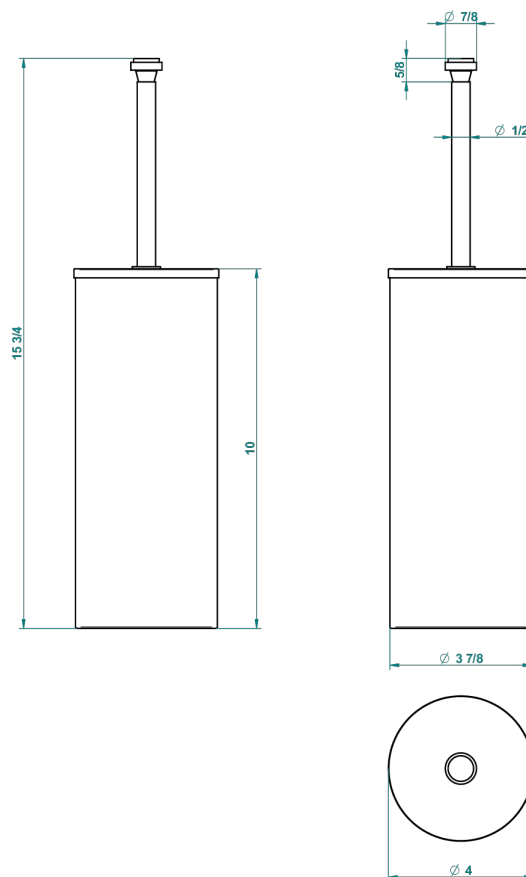

PETALE DE CRISTAL - BLUE CRYSTAL

U6B-4700C

THG[®]
PARIS

Metal toilet brush holder with brush with cover floor mounted

23487

10/11/2015

CHARACTERISTIC

- Pétale de Cristal - blue crystal
- Metal toilet brush holder with brush with cover floor mounted