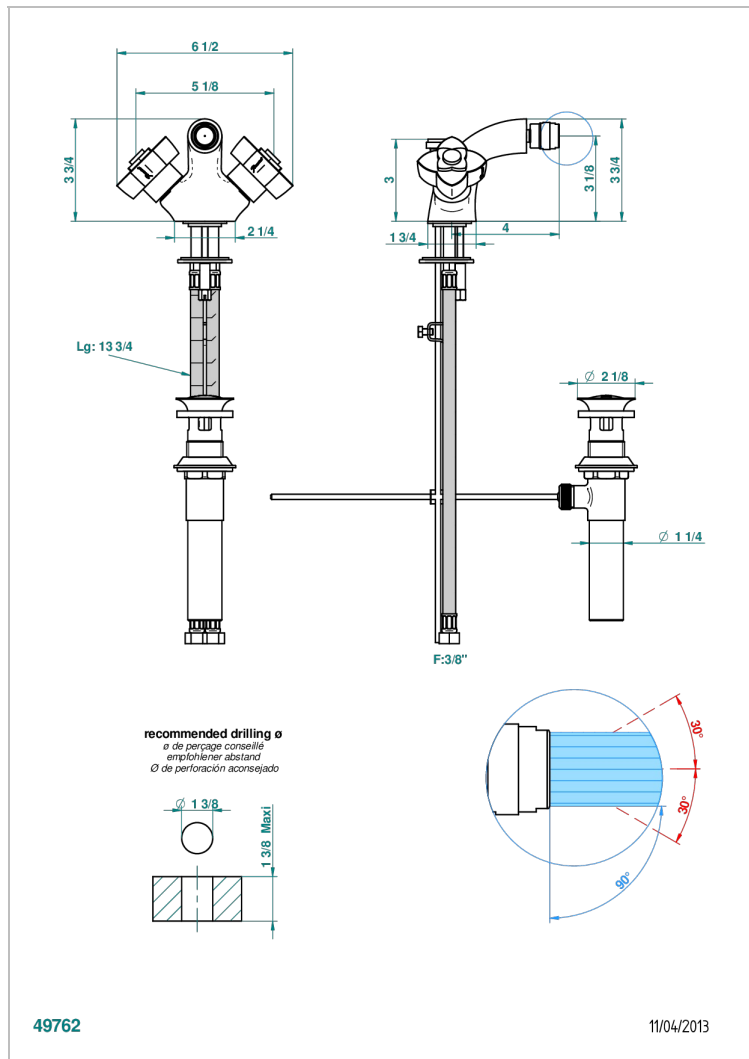

# PETALE DE CRISTAL - BLUE CRYSTAL

U6B-3202/US

Single hole bidet faucet with drain