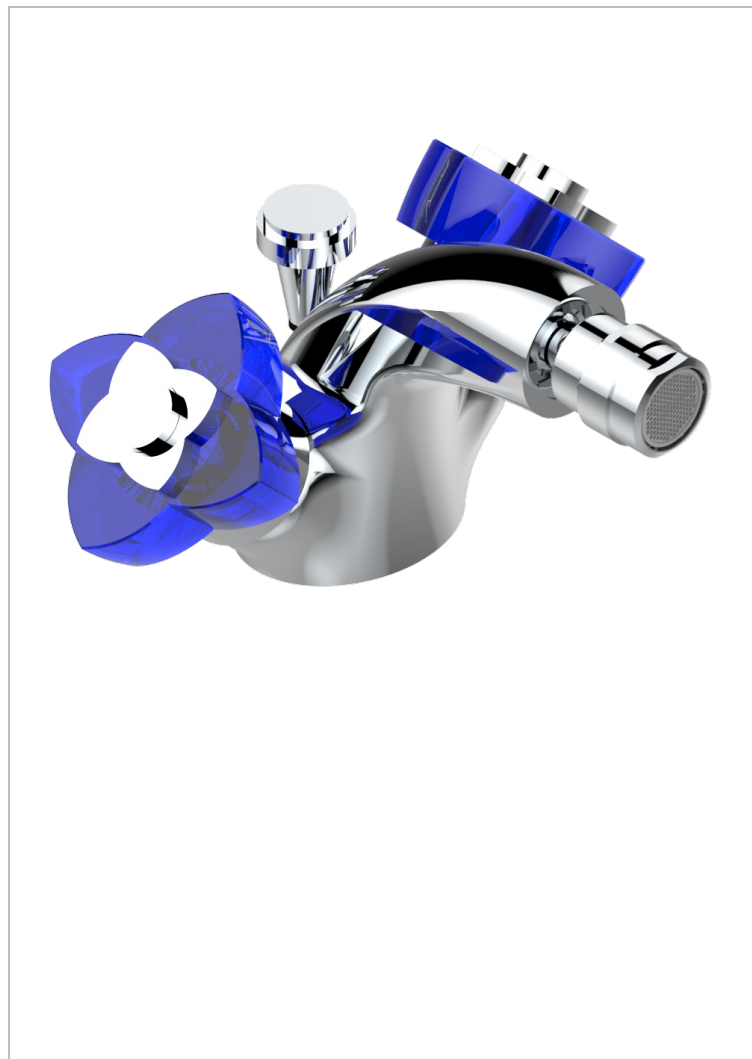

# PETALE DE CRISTAL - BLUE CRYSTAL

U6B-3202/US

Single hole bidet faucet with drain