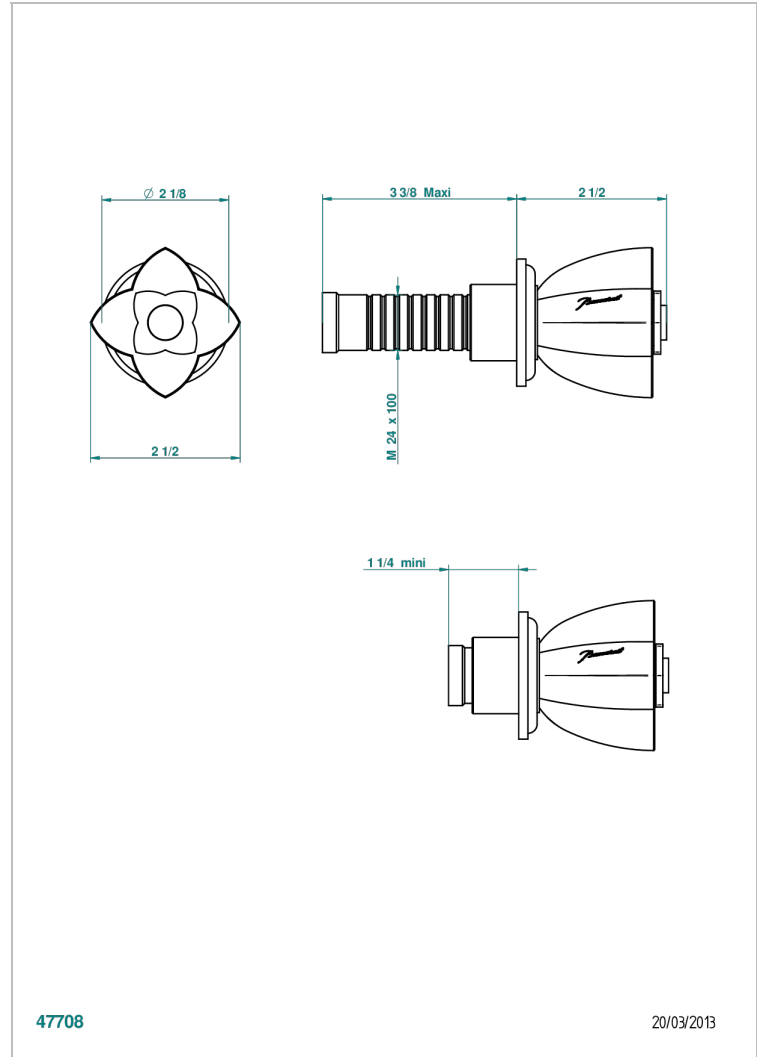

# PETALE DE CRISTAL - BLUE CRYSTAL

U6B-30B

Wall volume control 30 & 32 trim

THG<sup>®</sup>  
PARIS

47708

20/03/2013

## CHARACTERISTIC

- Pétale de Cristal - blue crystal
- Wall volume control 30 & 32 trim

## RELATED SKU'S

- Ref. G00-32CUSA 3/4" Volume control wall valve with ceramic cartridge
- Ref. G00-32HUSA 3/4" Volume control wall valve with ceramic cartridge counterclockwise
- Ref. G00-30CUSA 1/2" volume control wall valve with ceramic cartridge
- Ref. G00-30HUSA 1/2" Volume control wall valve with ceramic cartridge counterclockwise