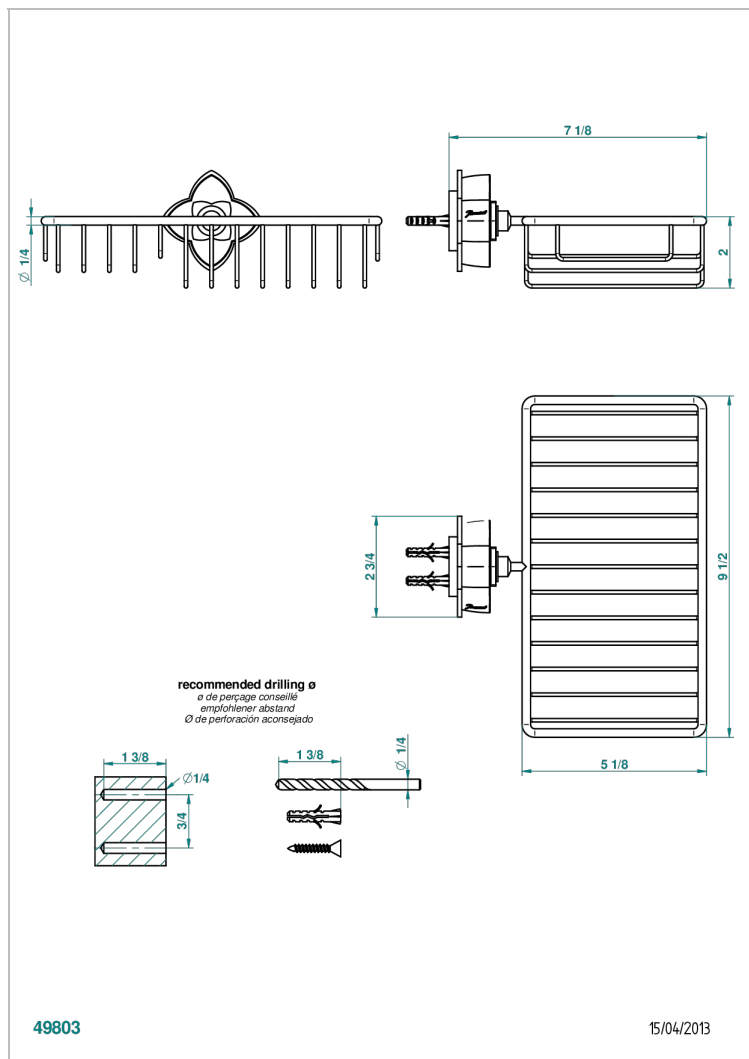

PETALE DE CRISTAL - BLUE CRYSTAL

U6B-2620

Soap and sponge holder, wall mounted

THG[®]
PARIS

CHARACTERISTIC

- Pétale de Cristal - blue crystal
- Soap and sponge holder, wall mounted

AVAILABLE FINITIONS

Black nickel - D24