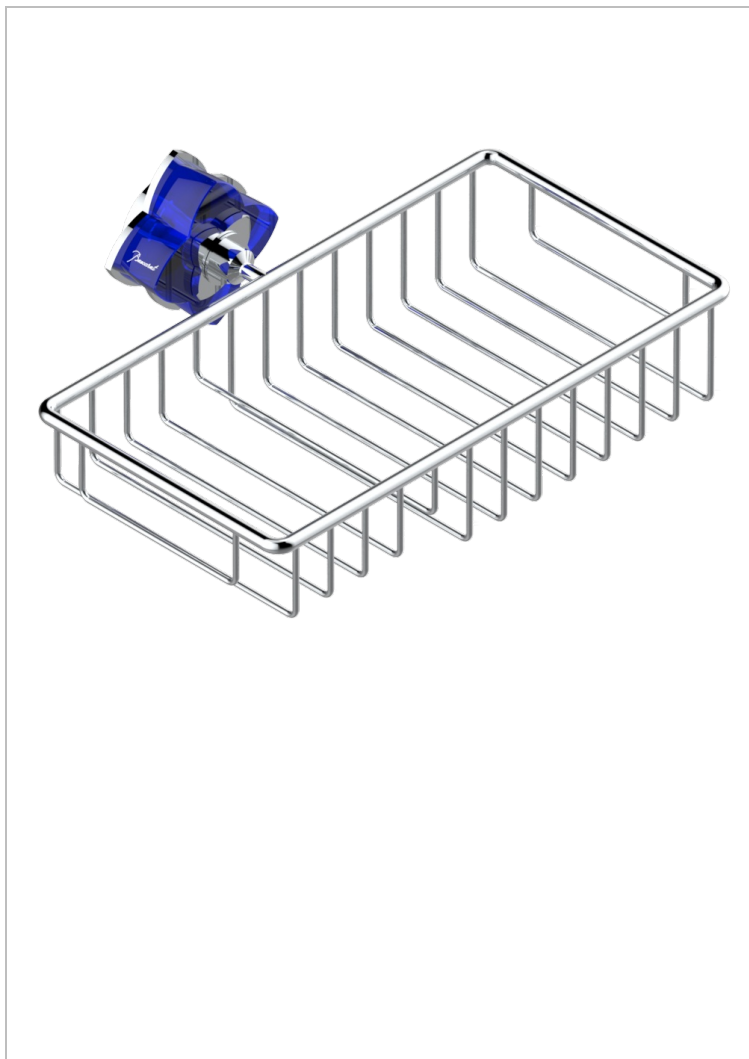

PETALE DE CRISTAL - BLUE CRYSTAL

U6B-2620

Soap and sponge holder, wall mounted

THG[®]
PARIS

CHARACTERISTIC

- Pétale de Cristal - blue crystal
- Soap and sponge holder, wall mounted

AVAILABLE FINITIONS

Black nickel - D24