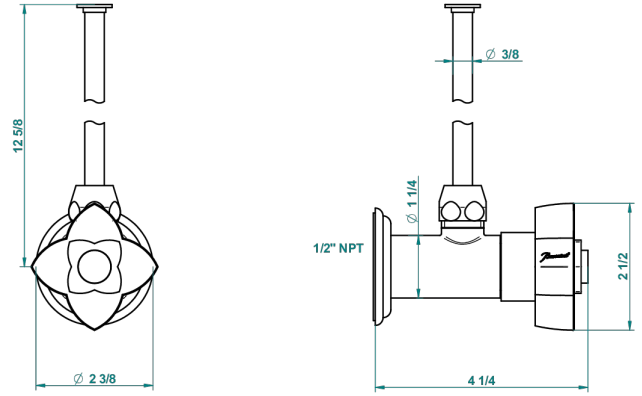

PETALE DE CRISTAL - BLUE CRYSTAL

U6B-181/SWC

Angle supply valve with 3/8" adaptor set for toilet

57753

19/11/2015

CHARACTERISTIC

- Pétale de Cristal - blue crystal
- Angle supply valve with 3/8" adaptor set for toilet