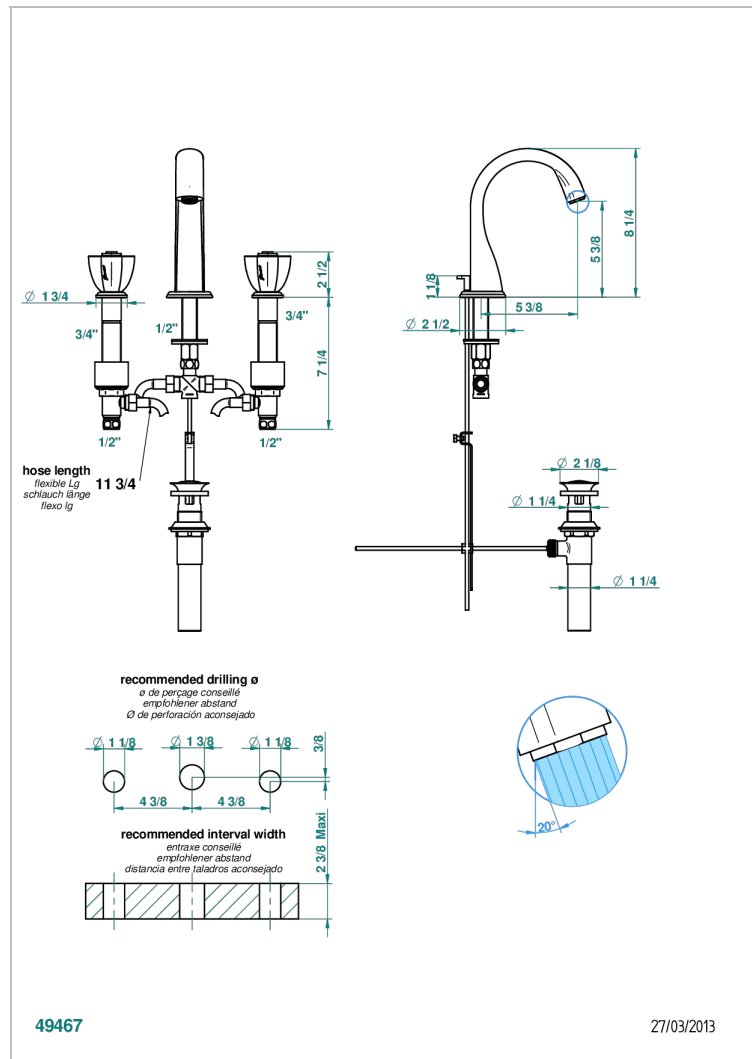

# PETALE DE CRISTAL - BLUE CRYSTAL

U6B-151M/US

Widespread lavatory set with drain for 1 1/4" + countertop

## CHARACTERISTIC

- Pétale de Cristal - blue crystal
- Widespread lavatory set with drain for 1 1/4" + countertop