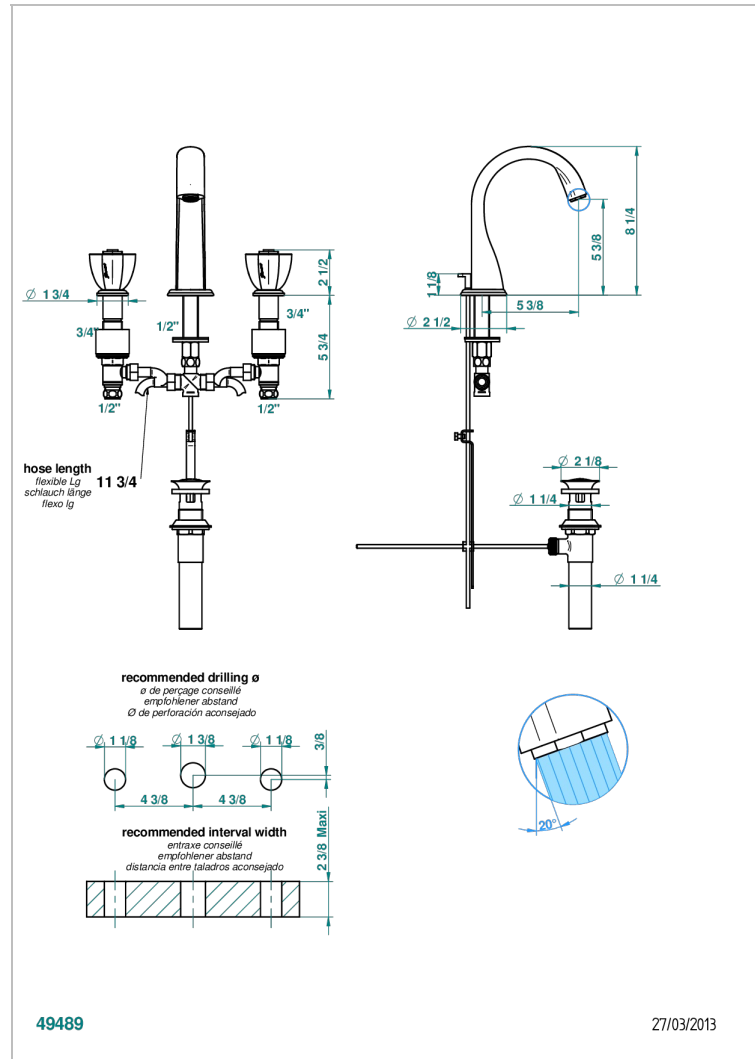

# PETALE DE CRISTAL - BLUE CRYSTAL

U6B-151/US

Widespread lavatory set with drain

## CHARACTERISTIC

- Pétale de Cristal - blue crystal
- Widespread lavatory set with drain

## TECHNICAL SPECS

- Recommandé : 3 bars (max. 5 bars) - Advised : 43,5 psi (max. 72 psi)
- 5,7 l/min à 3 bars (1.5 gpm at 43.5 psi)
- 1.2 gpm on demand in accordance with California's rules