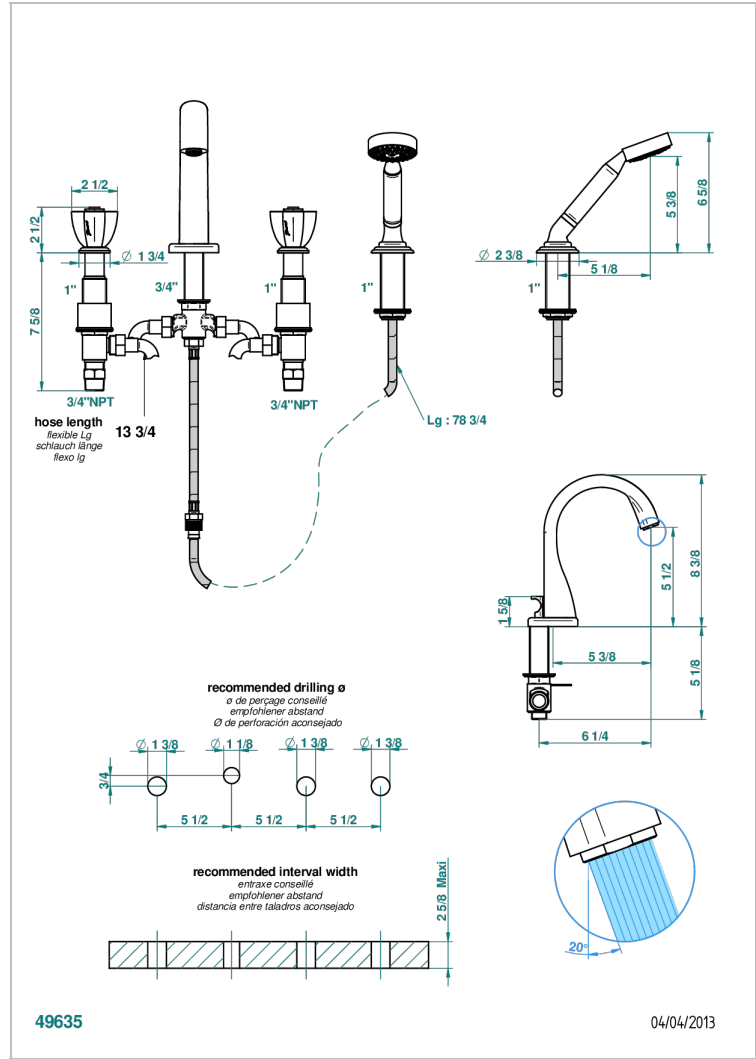

# PETALE DE CRISTAL - BLUE CRYSTAL

U6B-112BUS

Roman tub set with diverter spout and handshower, 3/4" valves

## TECHNICAL SPECS

- Recommandé : 3 bars (max. 5 bars) - Advised : 43,5 psi (max. 72 psi)
- Bec : 44,5 l/min à 3 bars - Douchette : 9,5 l/min à 3 bars
- Spout : 11.78 gpm at 43.5 psi - Handshower : 2.5 gpm at 43.5 psi