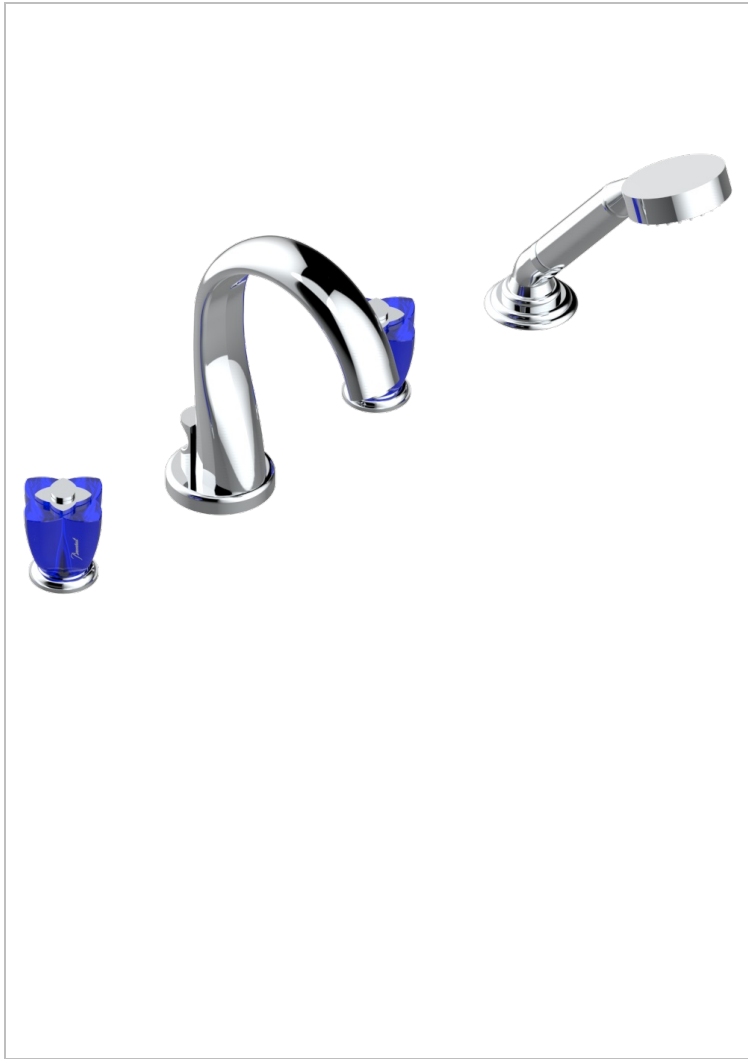

# PETALE DE CRISTAL - BLUE CRYSTAL

U6B-112BUS

Roman tub set with diverter spout and handshower, 3/4" valves

## TECHNICAL SPECS

- Recommandé : 3 bars (max. 5 bars) - Advised : 43,5 psi (max. 72 psi)
- Bec : 44,5 l/min à 3 bars - Douchette : 9,5 l/min à 3 bars
- Spout : 11.78 gpm at 43.5 psi - Handshower : 2.5 gpm at 43.5 psi