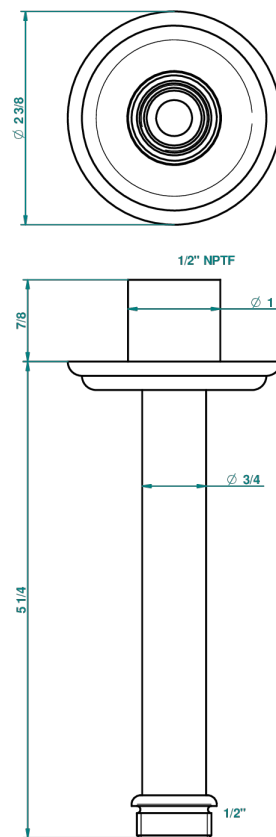

PETALE DE CRISTAL - CLEAR CRYSTAL

U6A-82V/US

Vertical shower arm ceiling mounted 1/2" connection

THG[®]
PARIS

17502

18/11/2008

CHARACTERISTIC

- Pétale de Cristal - clear crystal
- Vertical shower arm ceiling mounted 1/2" connection

AVAILABLE FINITIONS

Black nickel - D24

Blush PVD - H62

Brass color PVD - H49

Brown bronze color PVD - F33

Chrome polished - A02

Chrome polished / gold polished - G02

Copper antique matt, coated - H07

Gold color PVD - H52

Gold mat - F07

Gold polished - F01

Gold satiney - F03

Graphite PVD - H64

Light coated bronze - D01

Matt Umber PVD - H67

Matt blush PVD - H60

Nickel antique / Sovereign - H28

Nickel color PVD - H55

Nickel polished - B01

Rose Gold - F27

Satin chrome - C03

Silver polished, antique - H03

Silver rhodium - F18

Soft gold - F30