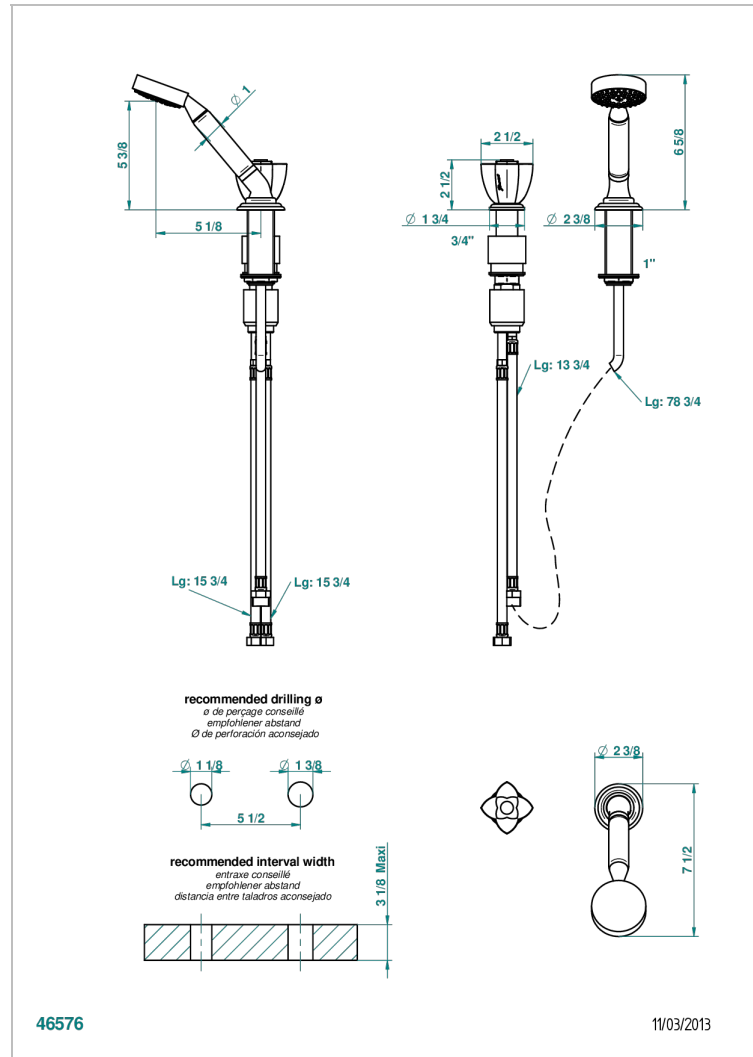

# PETALE DE CRISTAL - CLEAR CRYSTAL

U6A-6532/60A

Deck mounted mixer with handshower, progressive cartridge

THG<sup>®</sup>  
PARIS

## CHARACTERISTIC

- Pétale de Cristal - clear crystal
- Deck mounted mixer with handshower, progressive cartridge