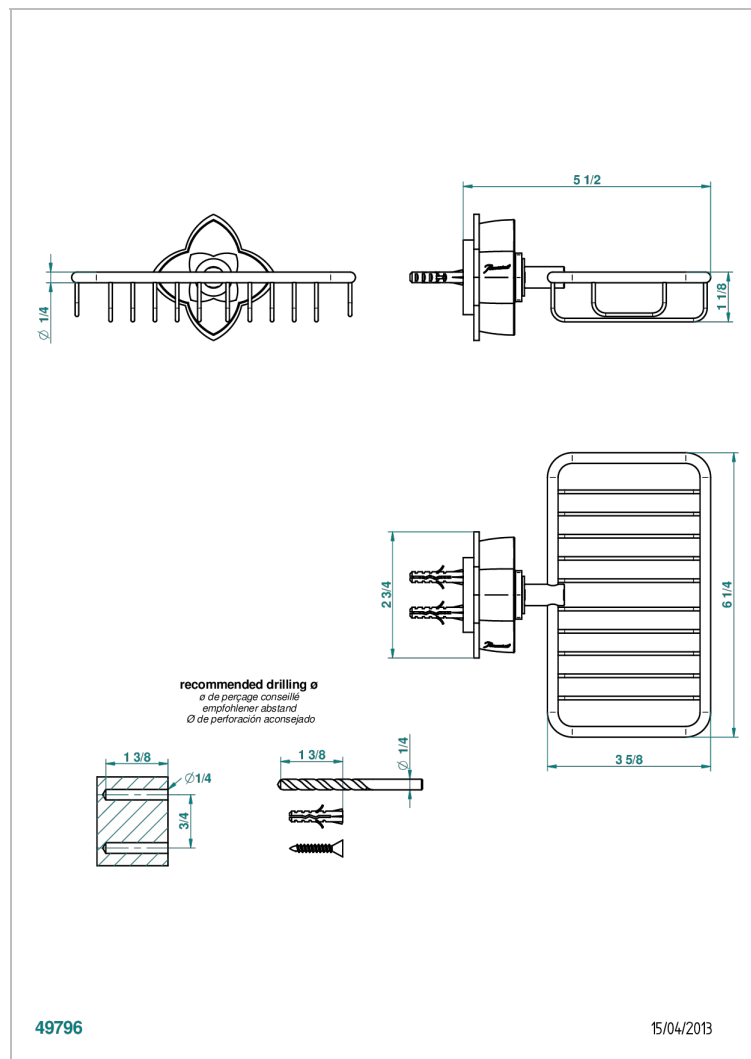

PETALE DE CRISTAL - CLEAR CRYSTAL

U6A-620

Soap basket, wall mounted 6"1/4 x 3"5/8

CHARACTERISTIC

- Pétale de Cristal - clear crystal
- Soap basket, wall mounted 6"1/4 x 3"5/8

AVAILABLE FINITIONS

Black nickel - D24