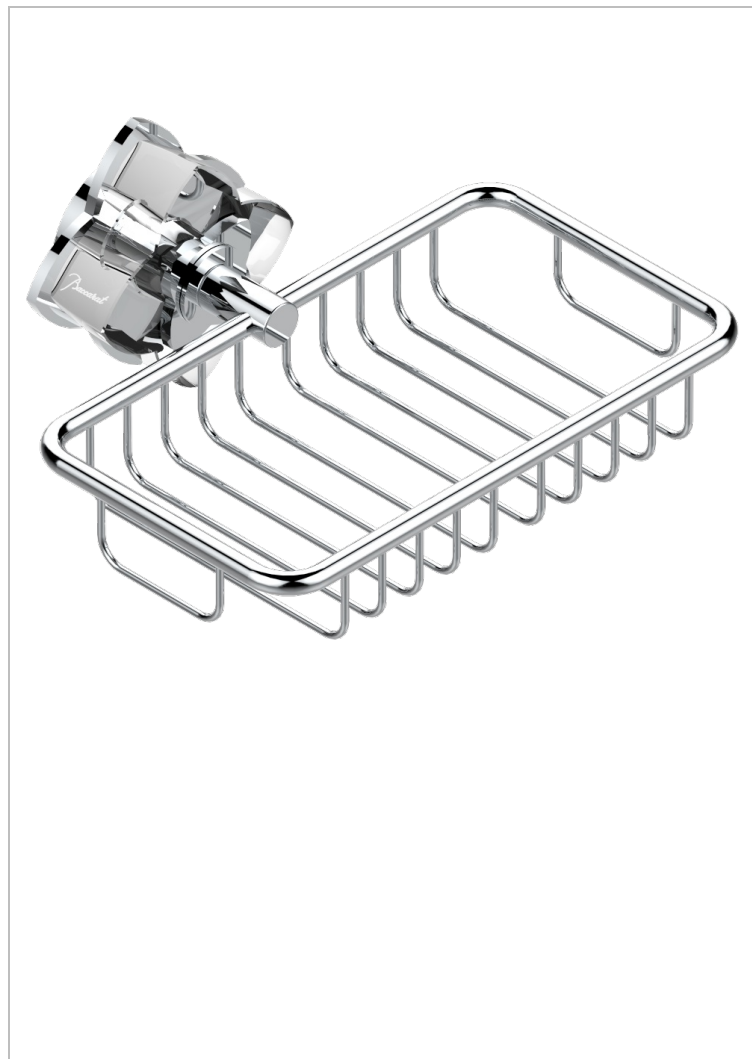

PETALE DE CRISTAL - CLEAR CRYSTAL

U6A-620

Soap basket, wall mounted 6"1/4 x 3"5/8

CHARACTERISTIC

- Pétale de Cristal - clear crystal
- Soap basket, wall mounted 6"1/4 x 3"5/8

AVAILABLE FINITIONS

Black nickel - D24

Nickel color PVD - H55

Nickel polished - B01

Rose Gold - F27

Satin chrome - C03

Silver polished, antique - H03

Silver rhodium - F18

Soft gold - F30