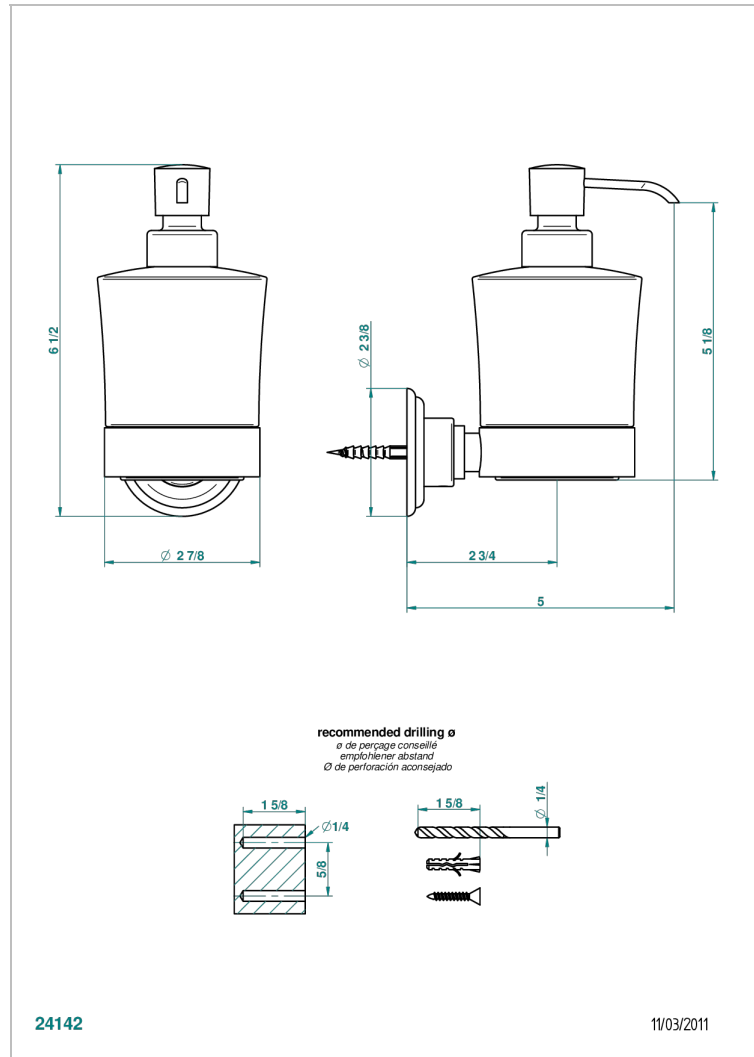

PETALE DE CRISTAL - CLEAR CRYSTAL

U6A-613

Liquid soap dispenser

THG[®]
PARIS

CHARACTERISTIC

- Pétale de Cristal - clear crystal
- Liquid soap dispenser

AVAILABLE FINITIONS

Black nickel - D24
Blush PVD - H62
Brass color PVD - H49
Brown bronze color PVD - F33
Chrome polished - A02
Chrome polished / gold polished - G02