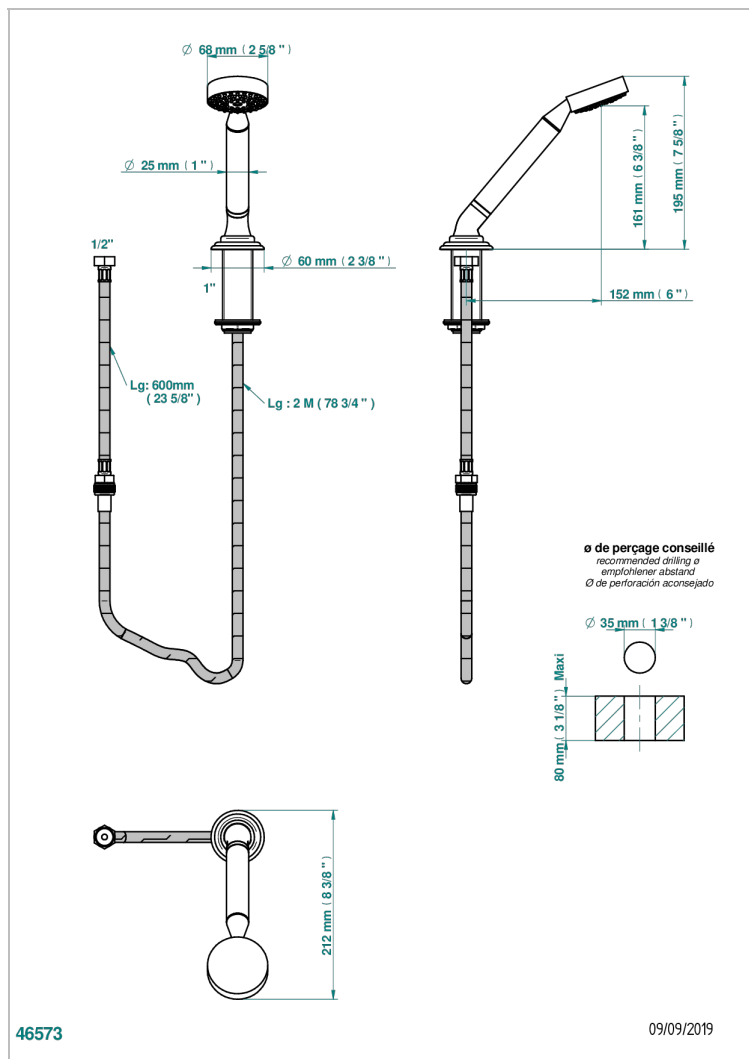

PETALE DE CRISTAL - CLEAR CRYSTAL

U6A-60A

Deck mounted hand shower, with hose

CHARACTERISTIC

- Pétale de Cristal - clear crystal
- Deck mounted hand shower, with hose

TECHNICAL SPECS

- Recommandé : 3 bars (max. 5 bars) - Advised : 43,5 psi (max. 72 psi)
- 9,5 l/min à 3 bars (2.5 gpm at 43.5 psi)

AVAILABLE FINITIONS

Black nickel - D24

Blush PVD - H62

Brass color PVD - H49

Brown bronze color PVD - F33

Chrome polished - A02

Chrome polished / gold polished - G02

Copper antique matt, coated - H07

Nickel antique / Sovereign - H28

Nickel color PVD - H55

Nickel polished - B01

Rose Gold - F27

Satin chrome - C03

Silver polished, antique - H03

Silver rhodium - F18

Soft gold - F30