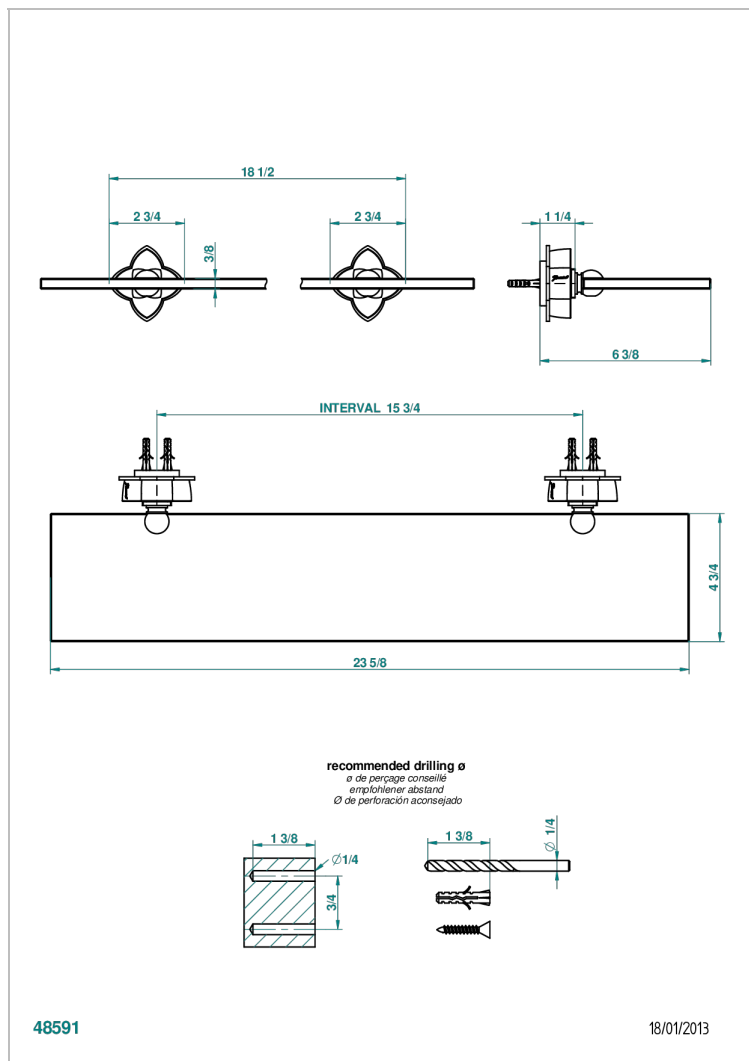

PETALE DE CRISTAL - CLEAR CRYSTAL

U6A-564

Glass shelf with brackets

CHARACTERISTIC

- Pétale de Cristal - clear crystal
- Glass shelf with brackets

AVAILABLE FINITIONS

Black nickel - D24

Blush PVD - H62