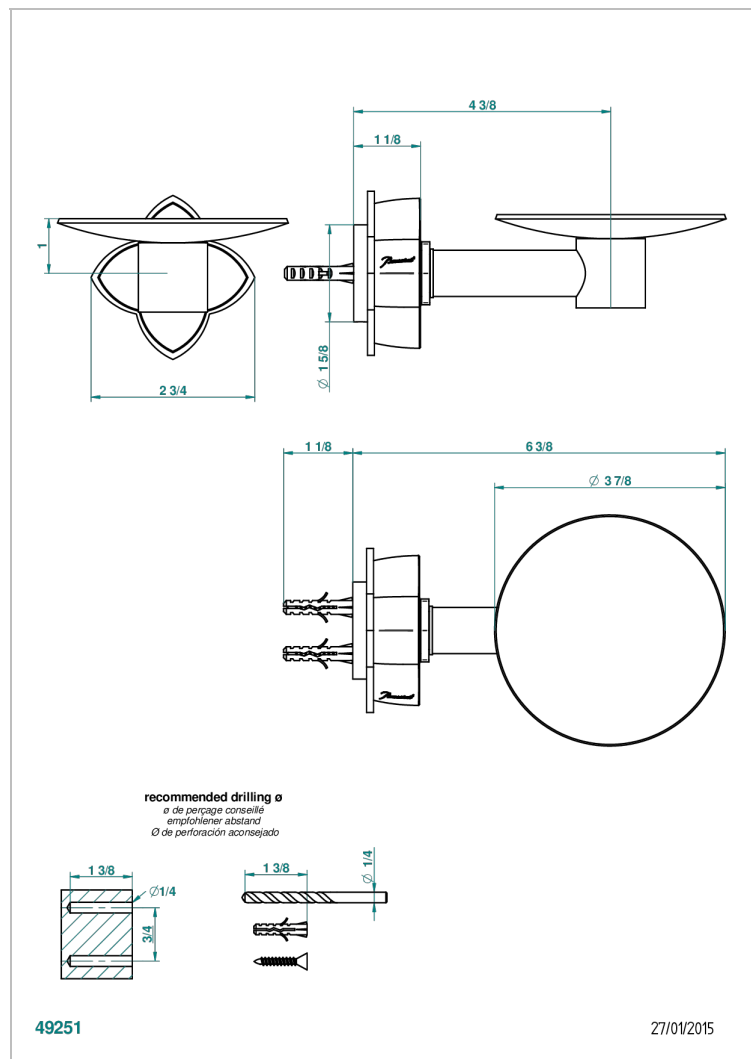

PETALE DE CRISTAL - CLEAR CRYSTAL

U6A-546

Soap dish, wall mounted, 4" diameter

CHARACTERISTIC

- Pétale de Cristal - clear crystal
- Soap dish, wall mounted, 4" diameter

AVAILABLE FINITIONS

Black nickel - D24