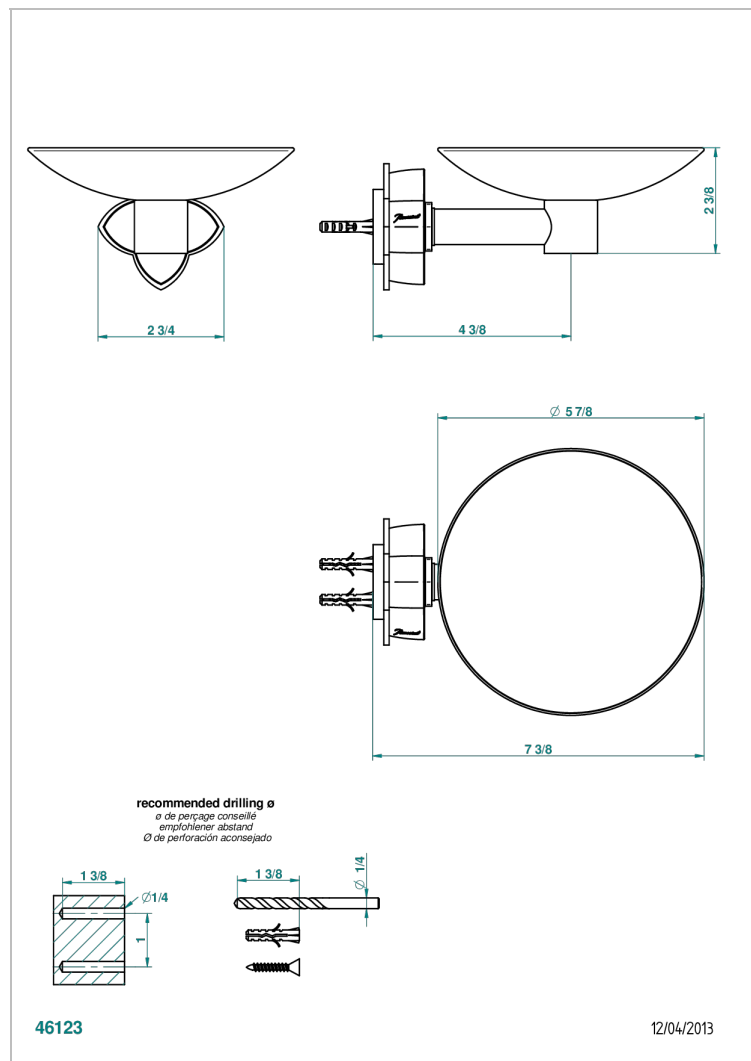

PETALE DE CRISTAL - CLEAR CRYSTAL

U6A-546GM

Soap dish, wall mounted, 6" diameter

CHARACTERISTIC

- Pétale de Cristal - clear crystal
- Soap dish, wall mounted, 6" diameter

AVAILABLE FINITIONS

Black nickel - D24