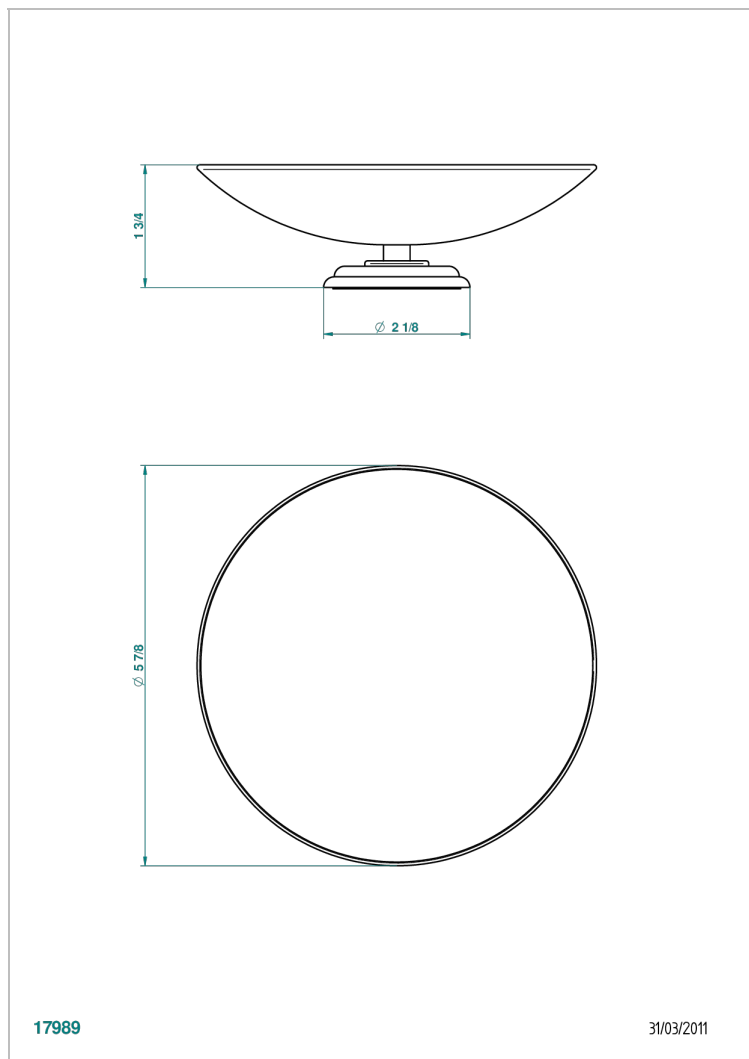

PETALE DE CRISTAL - CLEAR CRYSTAL

U6A-544GM

Soap dish, freestanding , 6" diameter

THG[®]
PARIS

CHARACTERISTIC

- Pétale de Cristal - clear crystal
- Soap dish, freestanding , 6" diameter

AVAILABLE FINITIONS

Black nickel - D24