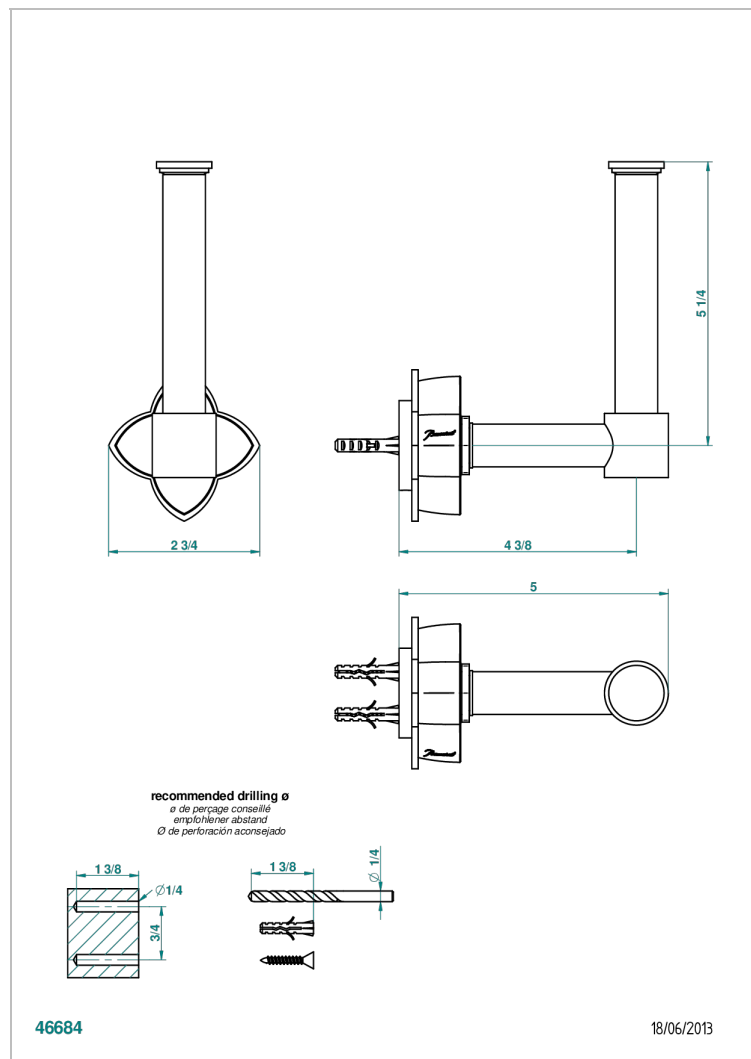

# PETALE DE CRISTAL - CLEAR CRYSTAL

U6A-542

Reserve toilet paper holder

## CHARACTERISTIC

- Pétale de Cristal - clear crystal
- Reserve toilet paper holder