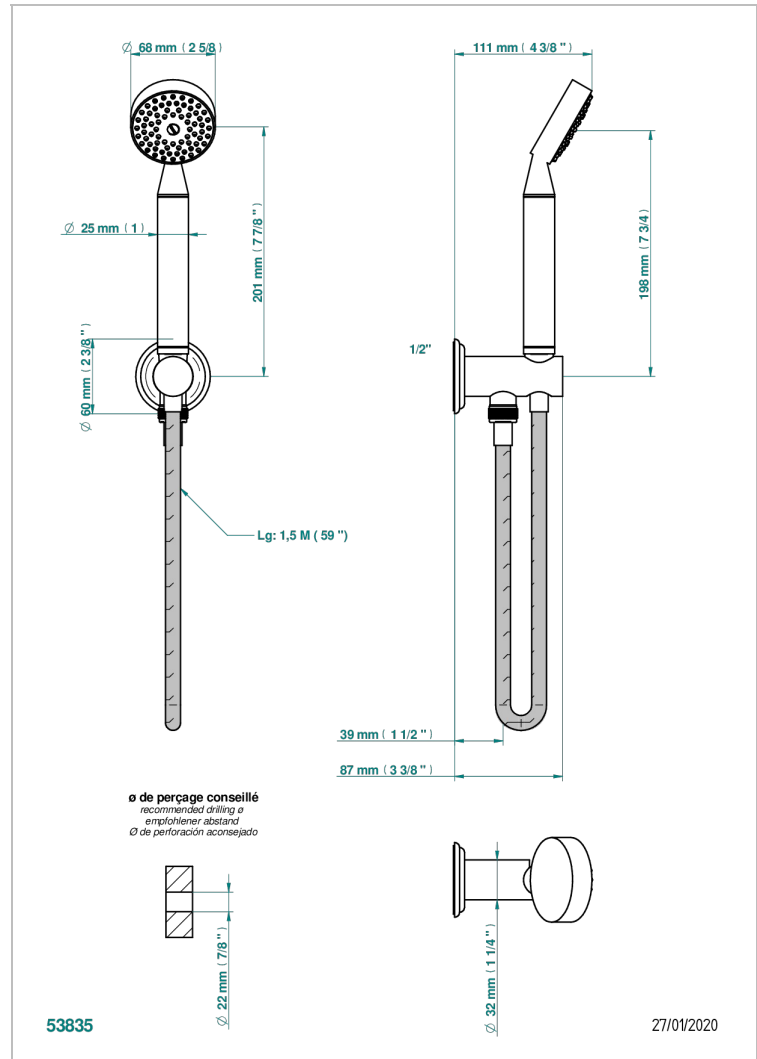

PETALE DE CRISTAL - CLEAR CRYSTAL

U6A-54/US

Wall mounted handshower with integrated fixed hook

CHARACTERISTIC

- Pétale de Cristal - clear crystal
- Wall mounted handshower with integrated fixed hook

TECHNICAL SPECS

- Recommandé : 3 bars (max. 5 bars) - Advised : 43,5 psi (max. 72 psi)
- 9,5 l/min à 3 bars (2.5 gpm at 43.5 psi)

AVAILABLE FINITIONS

Black nickel - D24

Blush PVD - H62

Brass color PVD - H49

Brown bronze color PVD - F33