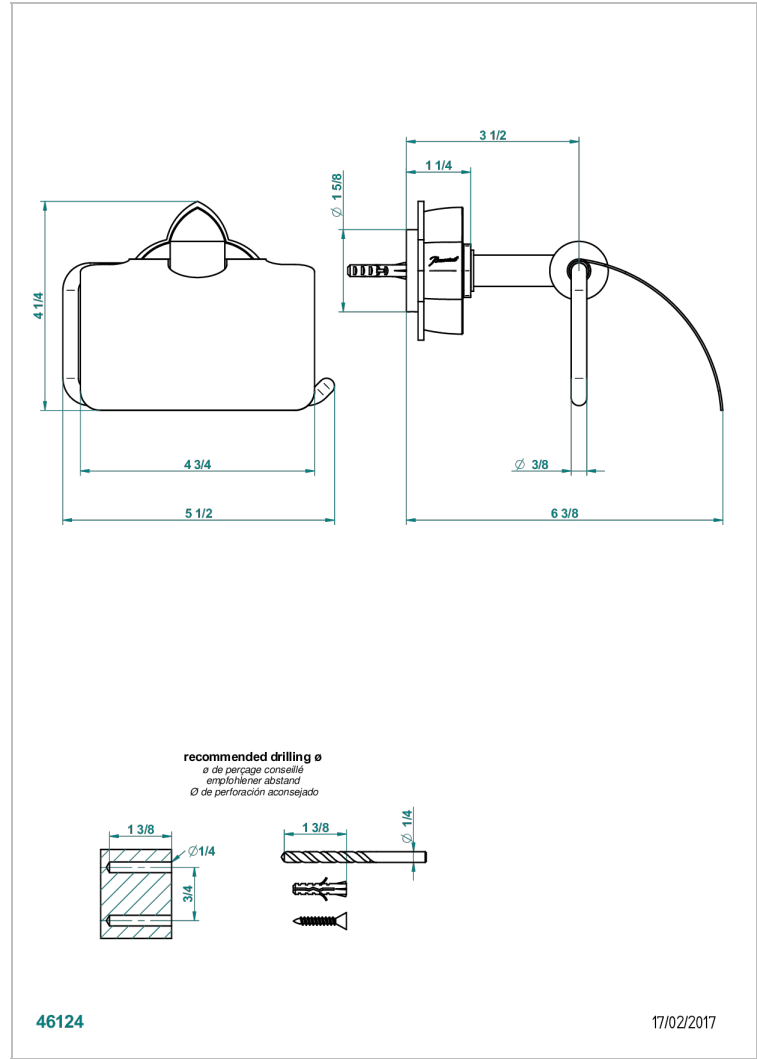

# PETALE DE CRISTAL - CLEAR CRYSTAL

U6A-538AC

Toilet paper holder, single mount with cover

## CHARACTERISTIC

- Pétale de Cristal - clear crystal
- Toilet paper holder, single mount with cover