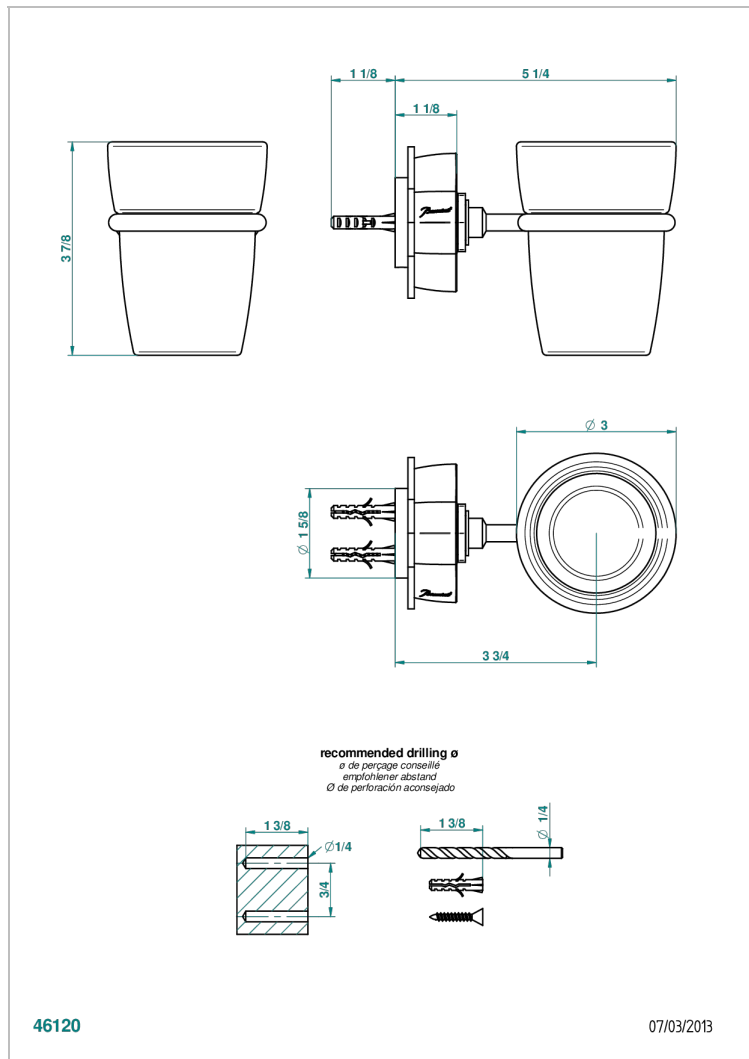

PETALE DE CRISTAL - CLEAR CRYSTAL

U6A-536

Tumbler holder, wall mounted

46120

07/03/2013

CHARACTERISTIC

- Pétale de Cristal - clear crystal
- Tumbler holder, wall mounted

AVAILABLE FINITIONS