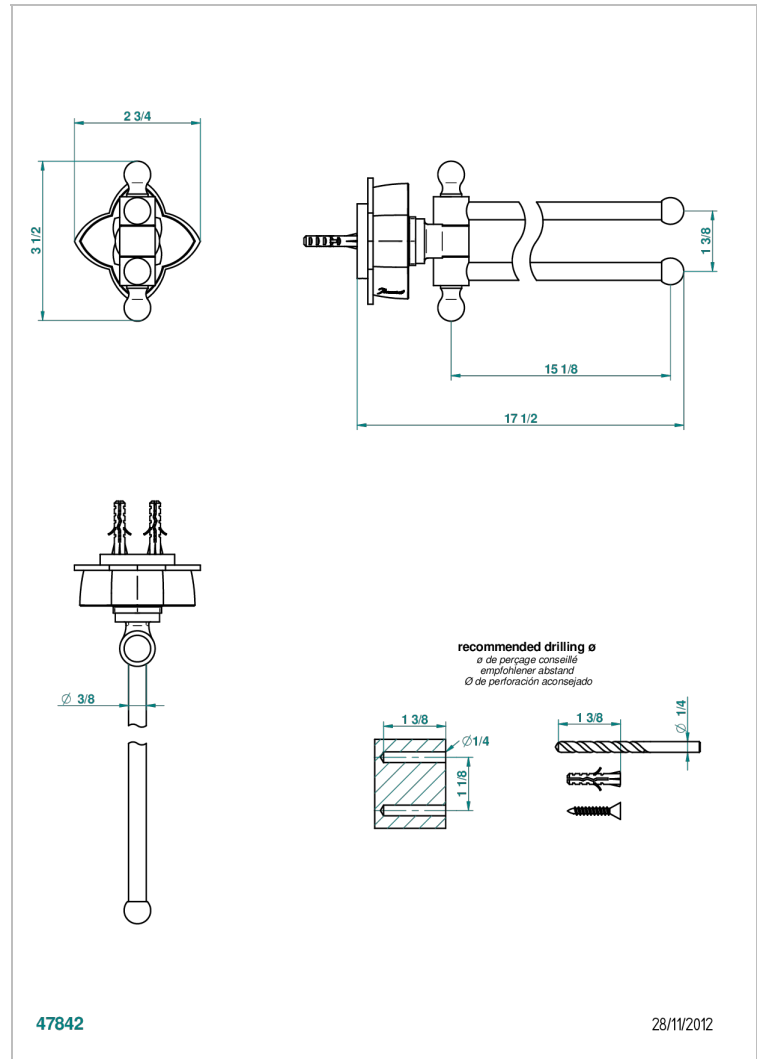

PETALE DE CRISTAL - CLEAR CRYSTAL

U6A-522

Towel bar 15 3/4" long, double swivel

CHARACTERISTIC

- Pétale de Cristal - clear crystal
- Towel bar 15 3/4" long, double swivel

AVAILABLE FINITIONS

Black nickel - D24