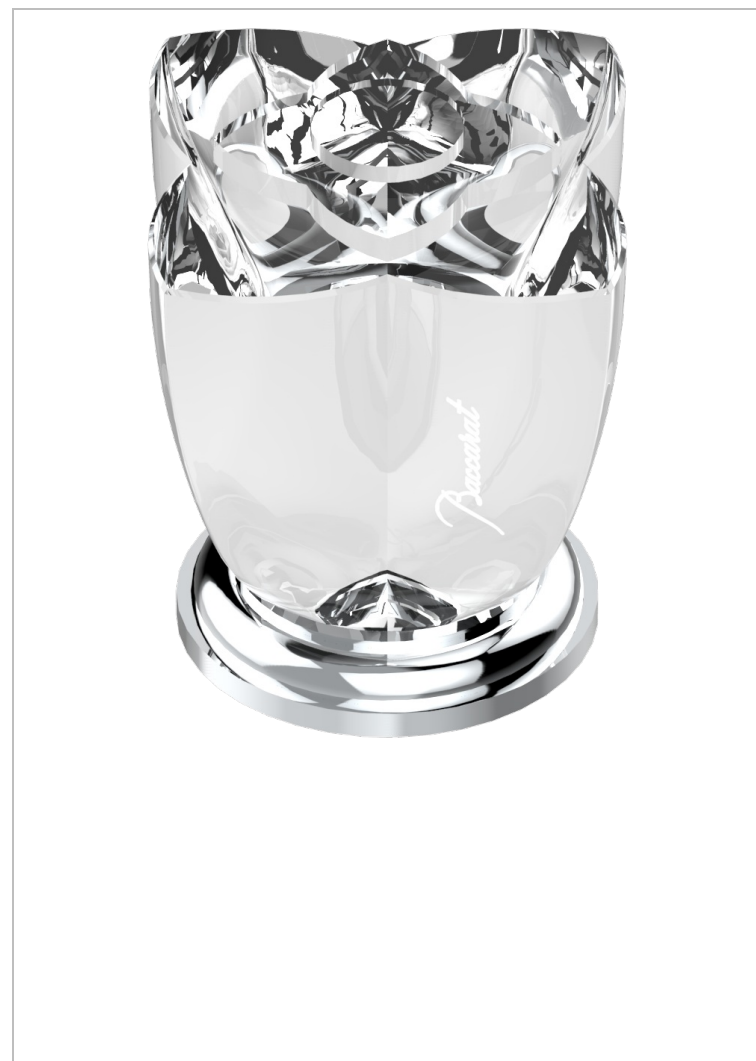

PETALE DE CRISTAL - CLEAR CRYSTAL

U6A-504VGUS

2-function deck diverter with trim

CHARACTERISTIC

- Pétale de Cristal - clear crystal
- 2-function deck diverter with trim

AVAILABLE FINITIONS

Black nickel - D24

Blush PVD - H62

Brass color PVD - H49

Brown bronze color PVD - F33

Chrome polished - A02

Chrome polished / gold polished - G02

Copper antique matt, coated - H07

Gold color PVD - H52

Gold mat - F07