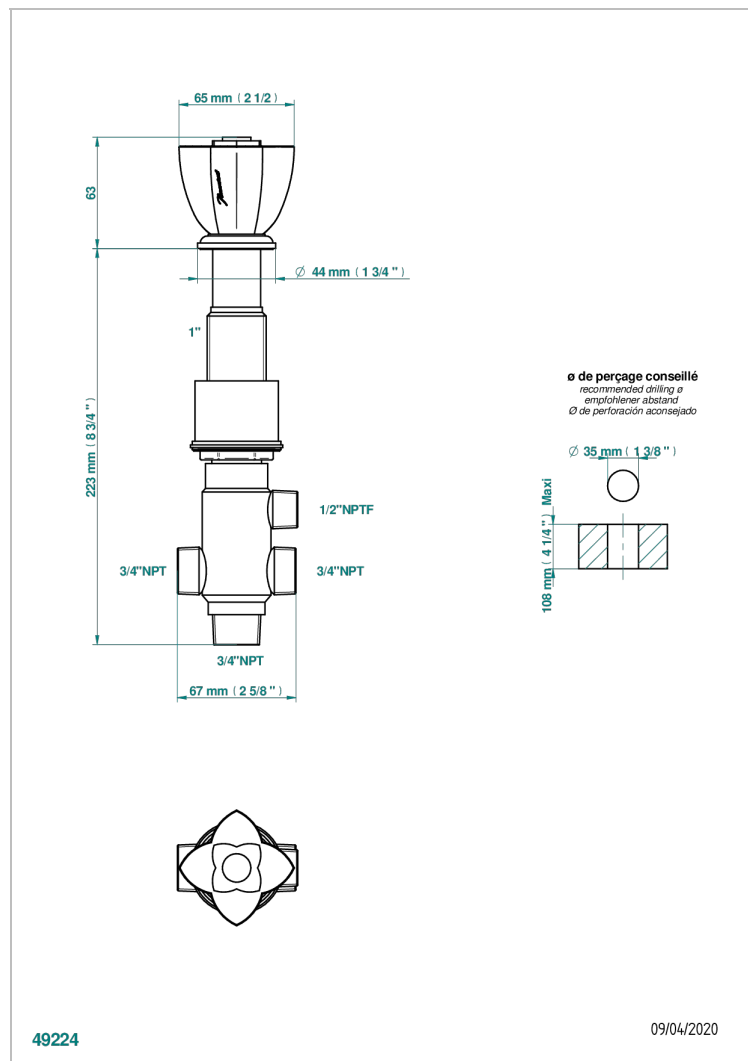

PETALE DE CRISTAL - CLEAR CRYSTAL

U6A-504VGUS

2-function deck diverter with trim

CHARACTERISTIC

- Pétale de Cristal - clear crystal
- 2-function deck diverter with trim

AVAILABLE FINITIONS

Black nickel - D24