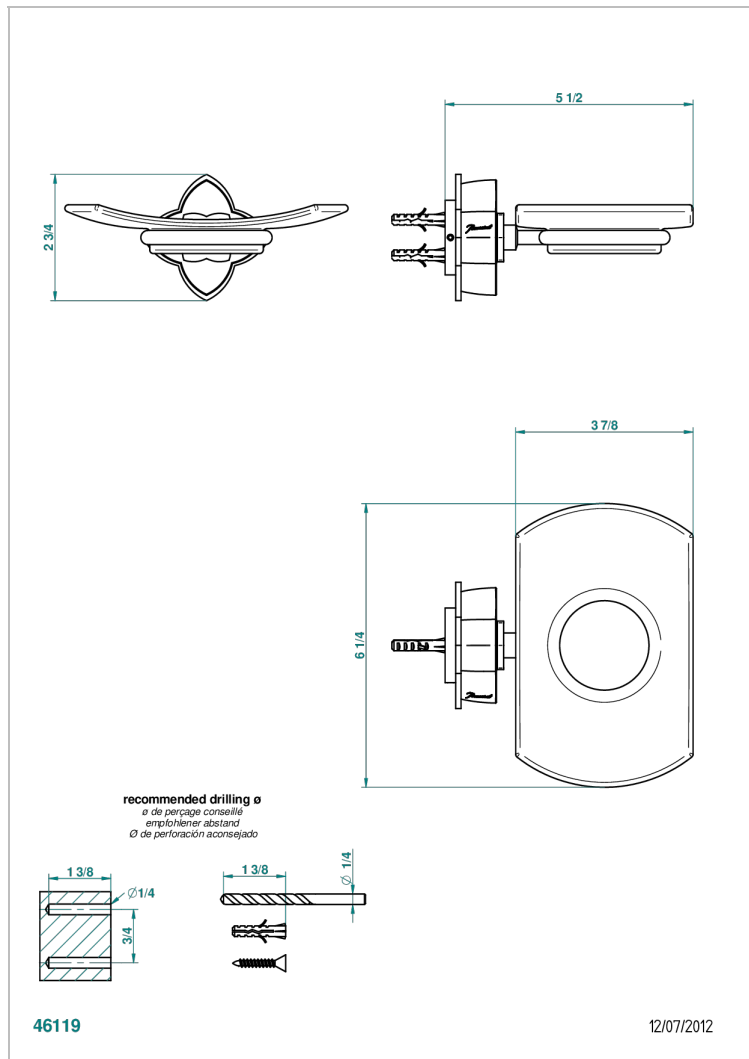

# PETALE DE CRISTAL - CLEAR CRYSTAL

U6A-500

Glass soap dish, wall mounted

## CHARACTERISTIC

- Pétale de Cristal - clear crystal
- Glass soap dish, wall mounted