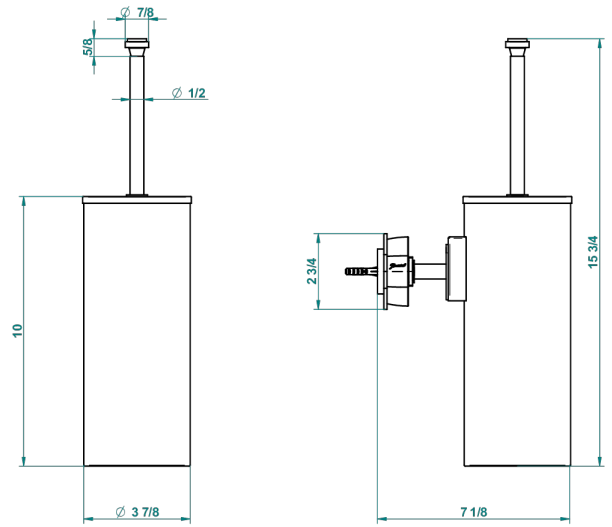

PETALE DE CRISTAL - CLEAR CRYSTAL

U6A-4720C

Metal toilet brush holder with brush with cover wall mounted

46130

15/12/2015

CHARACTERISTIC

- Pétale de Cristal - clear crystal
- Metal toilet brush holder with brush with cover wall mounted

AVAILABLE FINITIONS

Black nickel - D24

Blush PVD - H62

Brass color PVD - H49

Brown bronze color PVD - F33

Chrome polished - A02

Chrome polished / gold polished - G02

Copper antique matt, coated - H07

Gold color PVD - H52

Gold mat - F07

Gold polished - F01

Gold satiney - F03

Graphite PVD - H64

Light coated bronze - D01

Matt Umber PVD - H67

Matt blush PVD - H60

Matt brass color PVD - H50

Matt brown bronze color PVD - F34

Matt chrome (American satin) - C02

Matt gold color PVD - H53

Matt graphite PVD - H65

Matt nickel (American satin) - C01

Matt nickel color PVD - H56

Nickel antique / Sovereign - H28

Nickel color PVD - H55

Nickel polished - B01

Rose Gold - F27

Satin chrome - C03

Silver polished, antique - H03

Silver rhodium - F18

Soft gold - F30