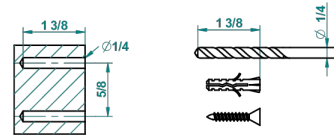

PETALE DE CRISTAL - CLEAR CRYSTAL

U6A-4720C

Metal toilet brush holder with brush with cover wall mounted

46130

15/12/2015

CHARACTERISTIC

- Pétale de Cristal - clear crystal
- Metal toilet brush holder with brush with cover wall mounted

AVAILABLE FINITIONS

Black nickel - D24

Blush PVD - H62

Brass color PVD - H49

Brown bronze color PVD - F33

Chrome polished - A02

Chrome polished / gold polished - G02

Copper antique matt, coated - H07

Gold color PVD - H52

Gold mat - F07

Gold polished - F01

Gold satiney - F03

Graphite PVD - H64

Light coated bronze - D01

Matt Umber PVD - H67

Matt blush PVD - H60

Matt brass color PVD - H50

Matt brown bronze color PVD - F34

Matt chrome (American satin) - C02

Matt gold color PVD - H53

Matt graphite PVD - H65

Matt nickel (American satin) - C01

Matt nickel color PVD - H56

Nickel antique / Sovereign - H28

Nickel color PVD - H55

Nickel polished - B01

Rose Gold - F27

Satin chrome - C03

Silver polished, antique - H03

Silver rhodium - F18

Soft gold - F30