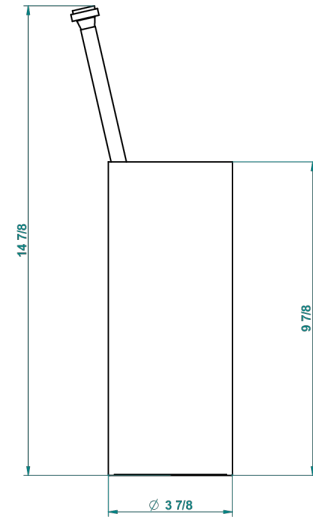

PETALE DE CRISTAL - CLEAR CRYSTAL

U6A-4700

Free standing toilet brush holder

THG[®]
PARIS

23486

06/10/2015

CHARACTERISTIC

- Pétale de Cristal - clear crystal
- Free standing toilet brush holder