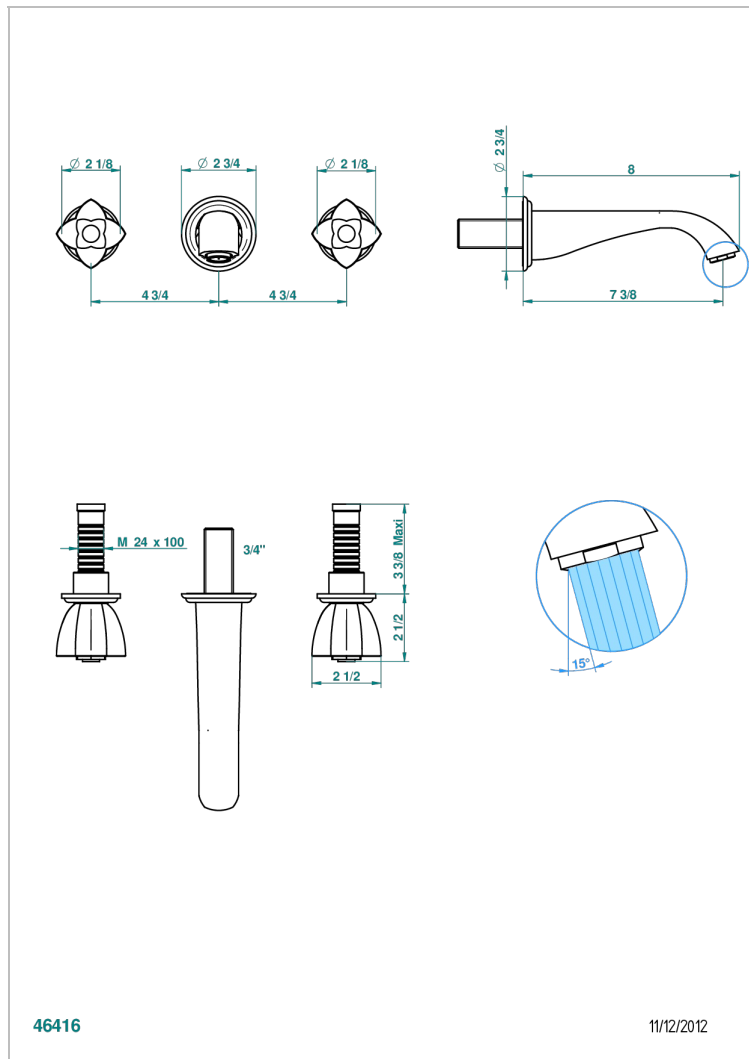

# PETALE DE CRISTAL - CLEAR CRYSTAL

U6A-40GBUS

Trim for wall mounted 3-hole lavatory set only

46416

11/12/2012

## CHARACTERISTIC

- Pétale de Cristal - clear crystal
- Trim for wall mounted 3-hole lavatory set only

## RELATED SKU'S

- Ref. G00-40AM/US Rough parts for wall set (one counter clockwise and one clockwise cartridges)