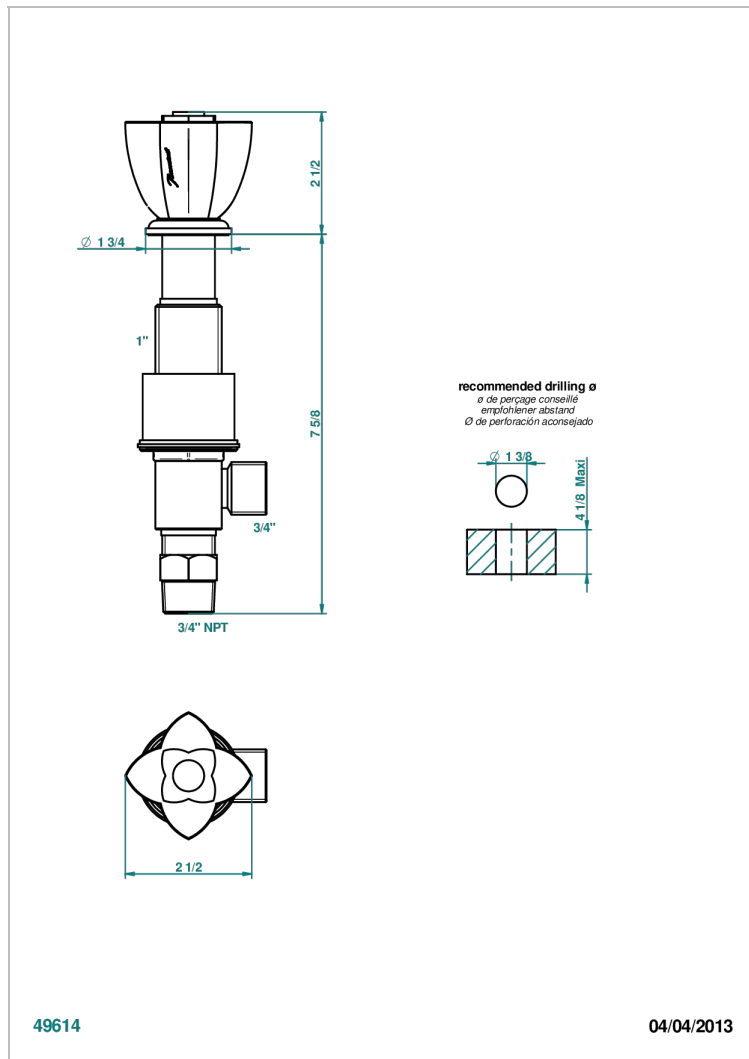

PETALE DE CRISTAL - CLEAR CRYSTAL

U6A-36/US

3/4" deck valve with trim

CHARACTERISTIC

- ASME : ASME A112.18.1-2011/CSA B125.1-11

STANDARDS

AVAILABLE FINITIONS

Black nickel - D24