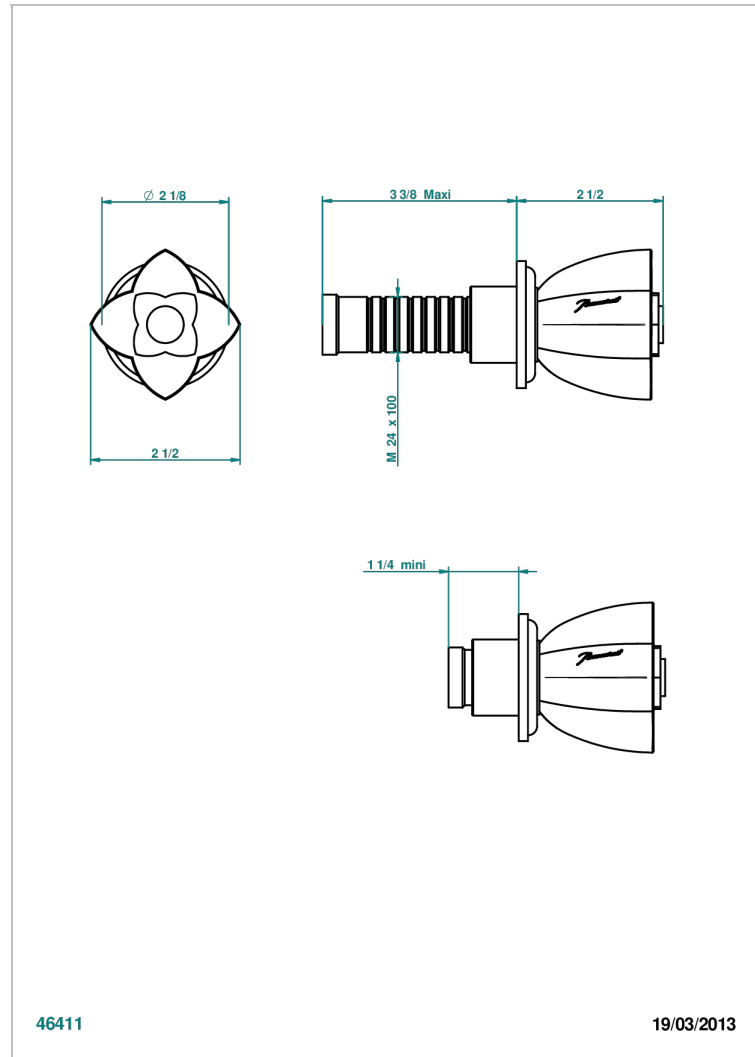

# PETALE DE CRISTAL - CLEAR CRYSTAL

U6A-30B

Wall volume control 30 & 32 trim

THG<sup>®</sup>  
PARIS

46411

19/03/2013

## CHARACTERISTIC

- Pétale de Cristal - clear crystal
- Wall volume control 30 & 32 trim

## RELATED SKU'S

- Ref. G00-32CUSA 3/4" Volume control wall valve with ceramic cartridge
- Ref. G00-32HUSA 3/4" Volume control wall valve with ceramic cartridge counterclockwise
- Ref. G00-30CUSA 1/2" volume control wall valve with ceramic cartridge
- Ref. G00-30HUSA 1/2" Volume control wall valve with ceramic cartridge counterclockwise