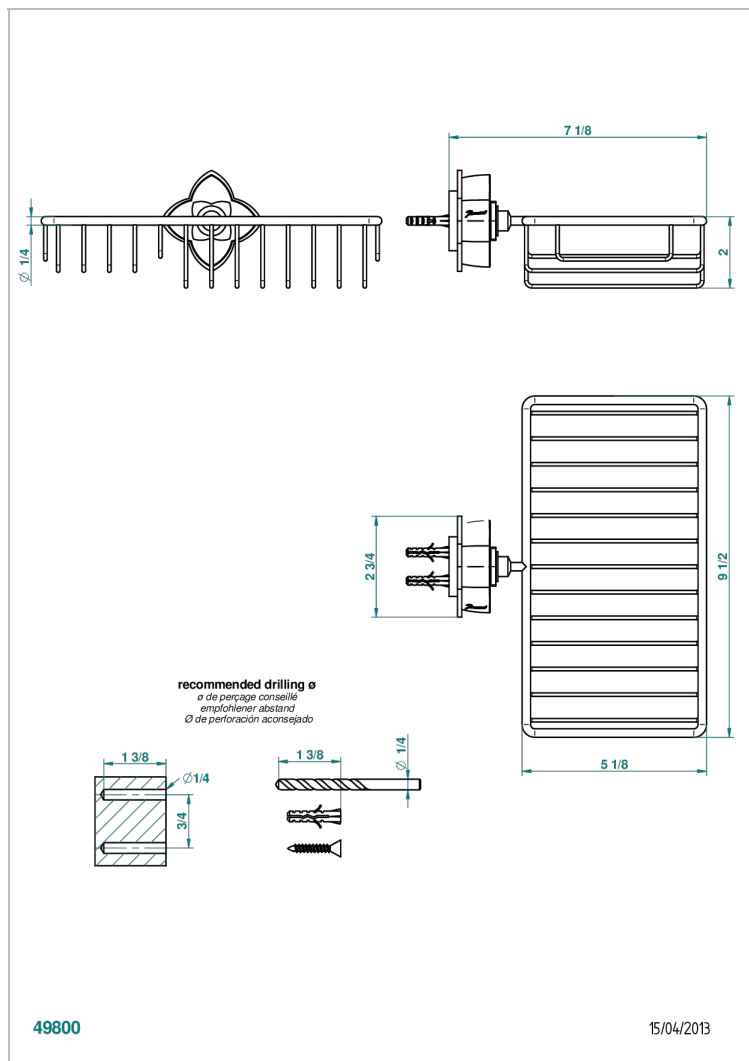

PETALE DE CRISTAL - CLEAR CRYSTAL

U6A-2620

Soap and sponge holder, wall mounted

CHARACTERISTIC

- Pétale de Cristal - clear crystal
- Soap and sponge holder, wall mounted

AVAILABLE FINITIONS

Black nickel - D24