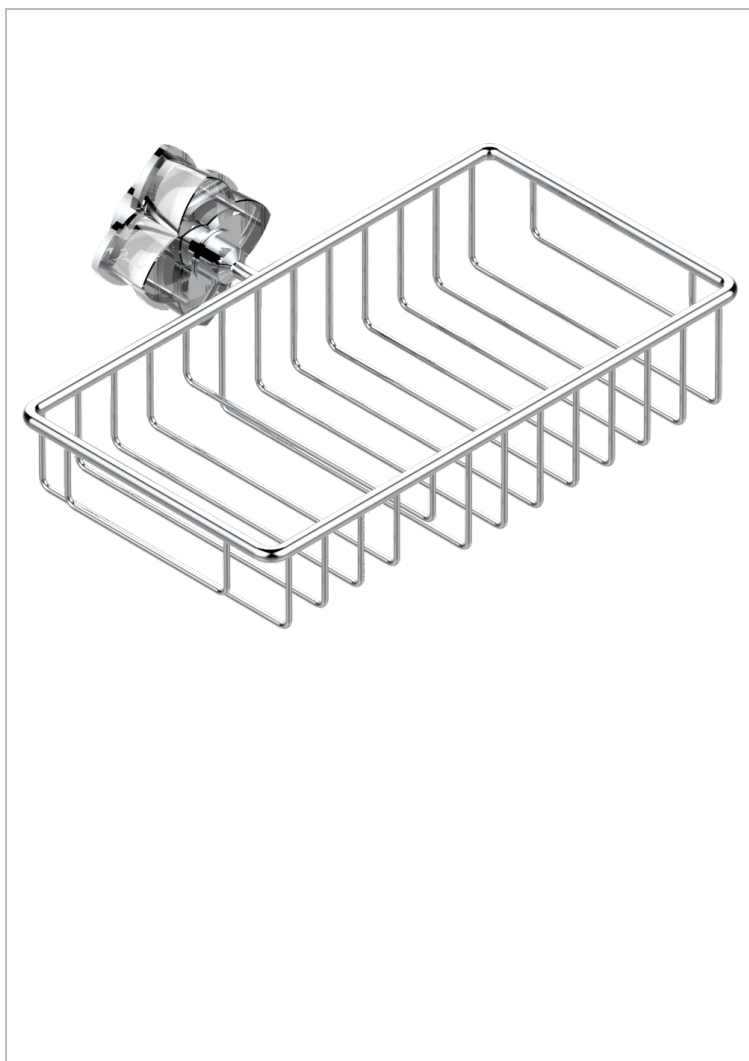

PETALE DE CRISTAL - CLEAR CRYSTAL

U6A-2620

Soap and sponge holder, wall mounted

CHARACTERISTIC

- Pétale de Cristal - clear crystal
- Soap and sponge holder, wall mounted

AVAILABLE FINITIONS

Black nickel - D24