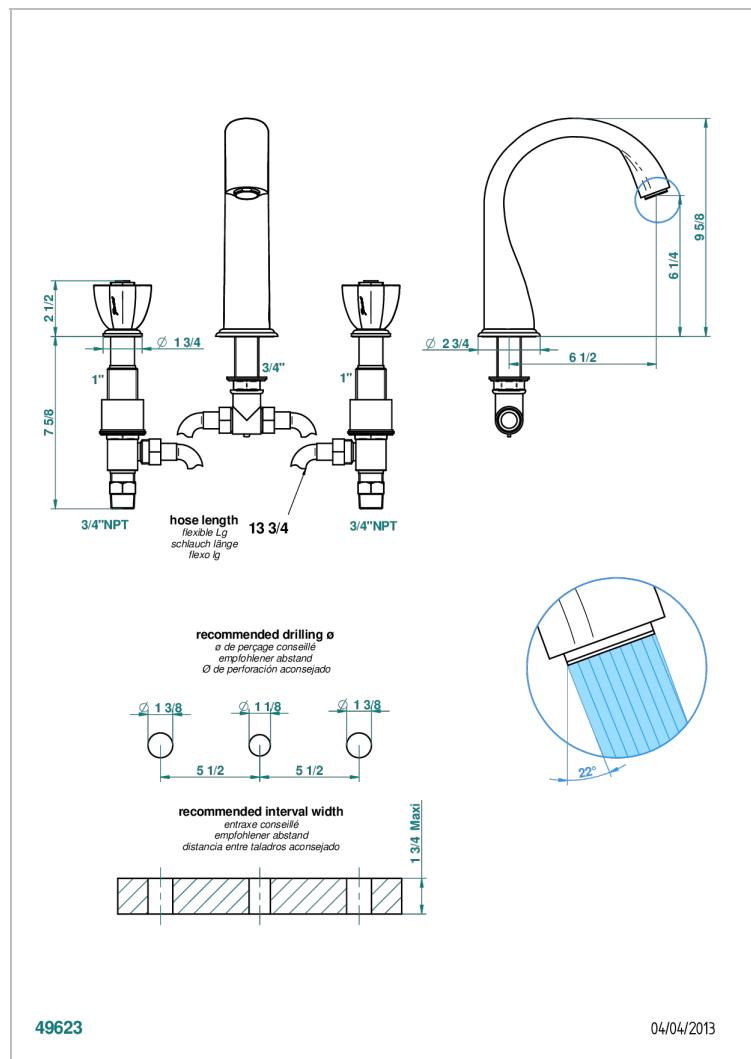

PETALE DE CRISTAL - CLEAR CRYSTAL

U6A-25SGUS

Roman tub set with 3/4" valves

CHARACTERISTIC

- Pétale de Cristal - clear crystal
- Roman tub set with 3/4" valves

TECHNICAL SPECS

- Recommandé : 3 bars (max. 5 bars) - Advised : 43,5 psi (max. 72 psi)
- Bec : 35 l/min à 3 bars
- Spout : 9.26 gpm at 43.5 psi