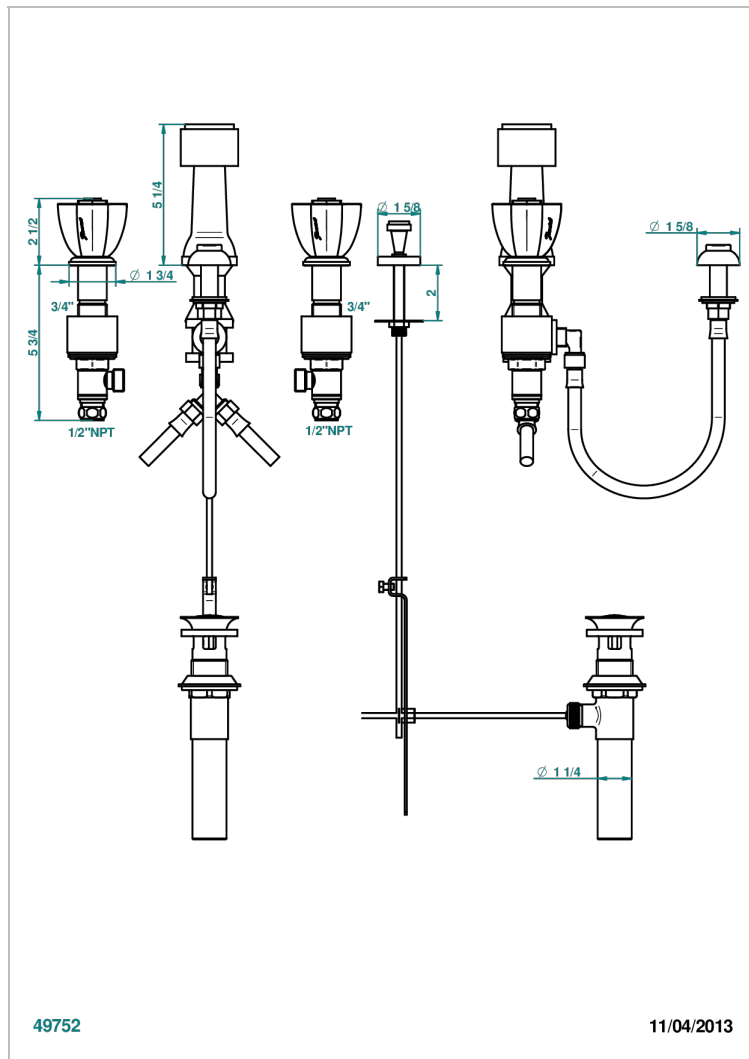

PETALE DE CRISTAL - CLEAR CRYSTAL

U6A-207KA

Deck mounted 3-hole bidet with vertical spray, vacuum breaker and drain

49752

11/04/2013

CHARACTERISTIC

- ASME : ASME A112.18.1-2011/CSA B125.1-11

STANDARDS