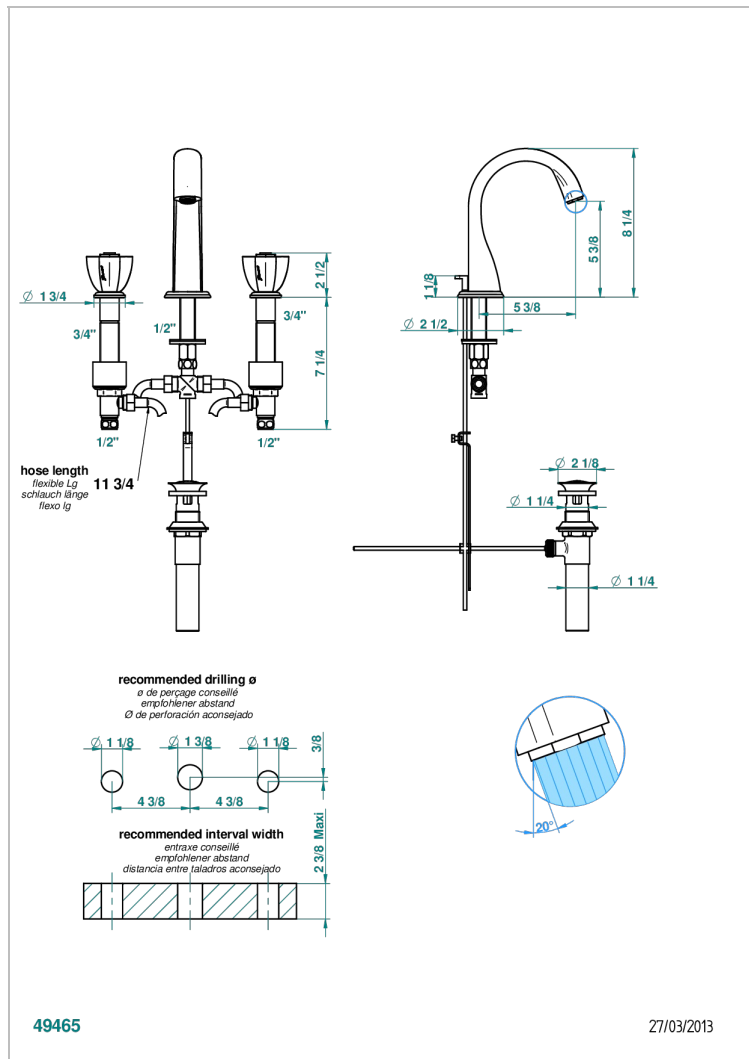

# PETALE DE CRISTAL - CLEAR CRYSTAL

U6A-151M/US

Widespread lavatory set with drain for 1 1/4" + countertop

## CHARACTERISTIC

- Pétale de Cristal - clear crystal
- Widespread lavatory set with drain for 1 1/4" + countertop

## TECHNICAL SPECS

- Recommandé : 3 bars (max. 5 bars) - Advised : 43,5 psi (max. 72 psi)
- 5,7 l/min à 3 bars (1.5 gpm at 43.5 psi)
- 1.2 gpm on demand in accordance with California's rules