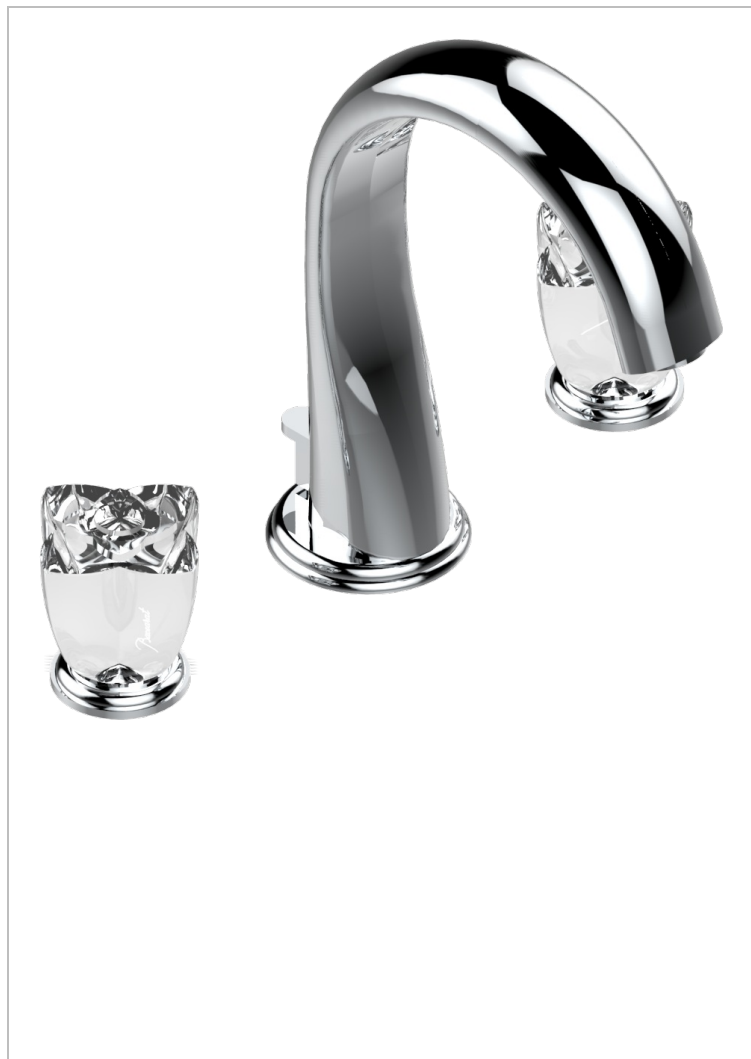

# PETALE DE CRISTAL - CLEAR CRYSTAL

U6A-151M/US

Widespread lavatory set with drain for 1 1/4" + countertop

## CHARACTERISTIC

- Pétale de Cristal - clear crystal
- Widespread lavatory set with drain for 1 1/4" + countertop

## AVAILABLE FINITIONS

Black nickel - D24  
Blush PVD - H62  
Brass color PVD - H49  
Brown bronze color PVD - F33  
Chrome polished - A02  
Chrome polished / gold polished - G02

Copper antique matt, coated - H07  
Gold color PVD - H52  
Gold mat - F07  
Gold polished - F01  
Gold satiney - F03  
Graphite PVD - H64