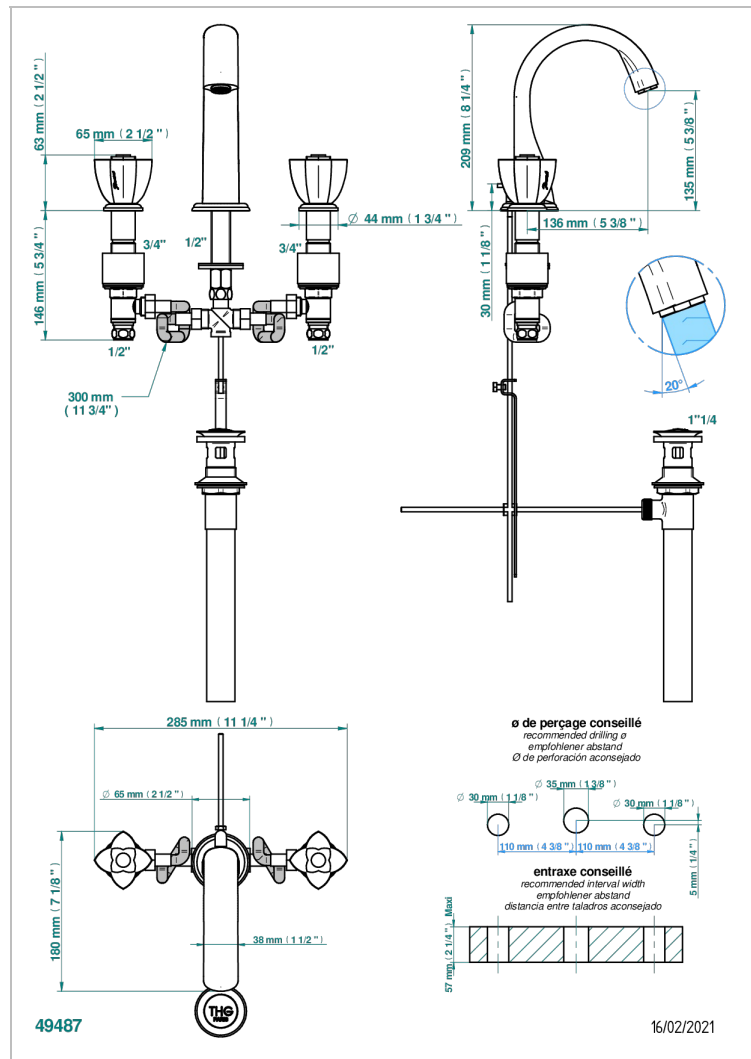

# PETALE DE CRISTAL - CLEAR CRYSTAL

U6A-151/US

Widespread lavatory set with drain

## CHARACTERISTIC

- Pétale de Cristal - clear crystal
- Widespread lavatory set with drain