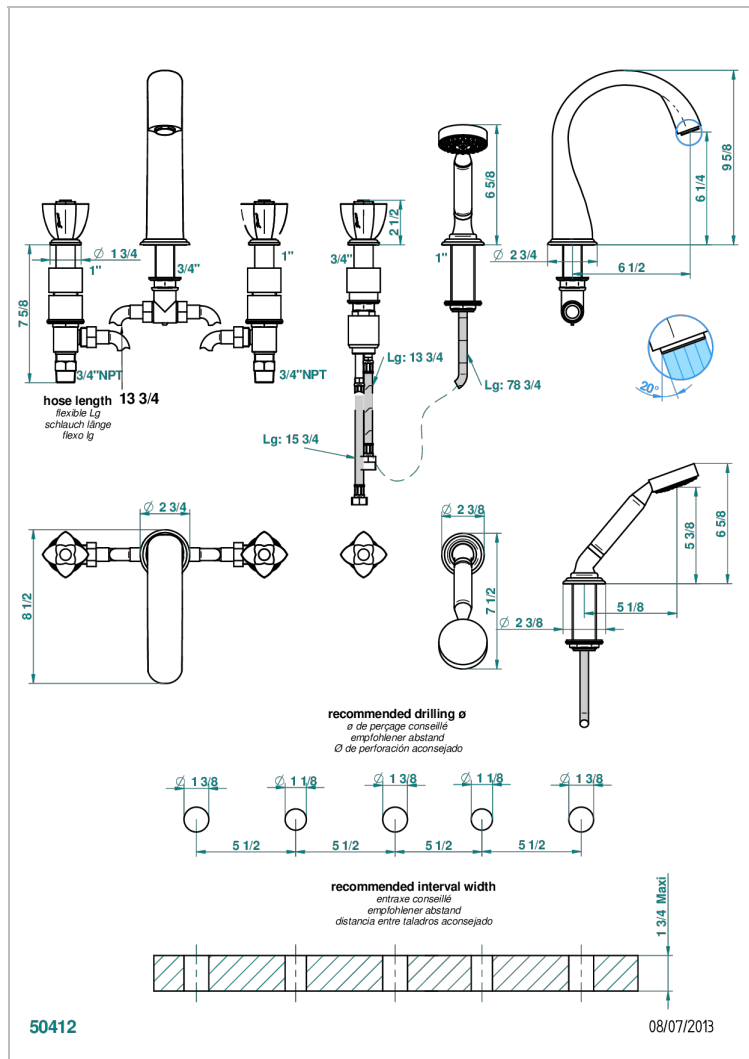

PETALE DE CRISTAL - CLEAR CRYSTAL

U6A-1132SGUS

Roman tub set with 2 x 3/4" valves and rim mounted ceramic mixer with progressive cartridge and handshower

CHARACTERISTIC

- Pétale de Cristal - clear crystal
- Roman tub set with 2 x 3/4" valves and rim mounted ceramic mixer with progressive cartridge and handshower

TECHNICAL SPECS

- Recommandé : 3 bars (max. 5 bars) - Advised : 43,5 psi (max. 72 psi)
- Bec : 35 l/min à 3 bars - Douchette : 9,5 l/min à 3 bars
- Spout : 9.26 gpm at 43.5 psi - Handshower : 2.5 gpm at 43.5 psi