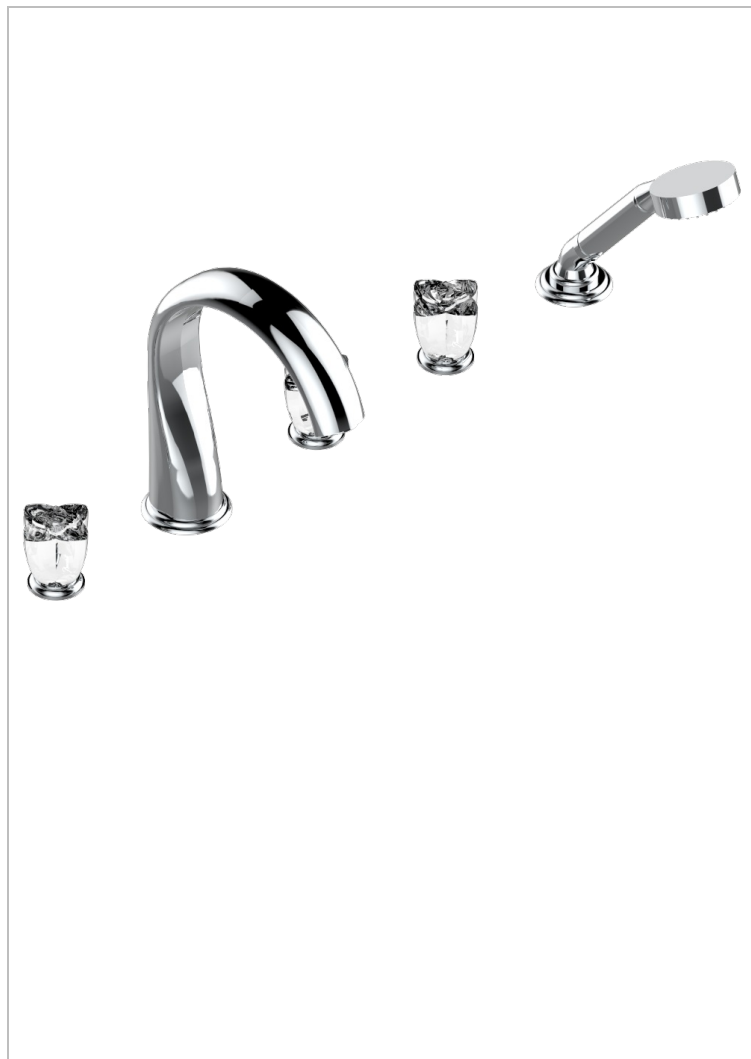

PETALE DE CRISTAL - CLEAR CRYSTAL

U6A-1132SGUS

Roman tub set with 2 x 3/4" valves and rim mounted ceramic mixer with progressive cartridge and handshower

CHARACTERISTIC

- Pétale de Cristal - clear crystal
- Roman tub set with 2 x 3/4" valves and rim mounted ceramic mixer with progressive cartridge and handshower

TECHNICAL SPECS

- Recommandé : 3 bars (max. 5 bars) - Advised : 43,5 psi (max. 72 psi)
- Bec : 35 l/min à 3 bars - Douchette : 9,5 l/min à 3 bars
- Spout : 9.26 gpm at 43.5 psi - Handshower : 2.5 gpm at 43.5 psi

AVAILABLE FINITIONS

Black nickel - D24
Blush PVD - H62
Brass color PVD - H49
Brown bronze color PVD - F33
Chrome polished - A02
Chrome polished / gold polished - G02

Copper antique matt, coated - H07
Gold color PVD - H52
Gold mat - F07
Gold polished - F01
Gold satiney - F03
Graphite PVD - H64

Nickel polished - B01
Rose Gold - F27
Satin chrome - C03
Silver polished, antique - H03
Silver rhodium - F18
Soft gold - F30