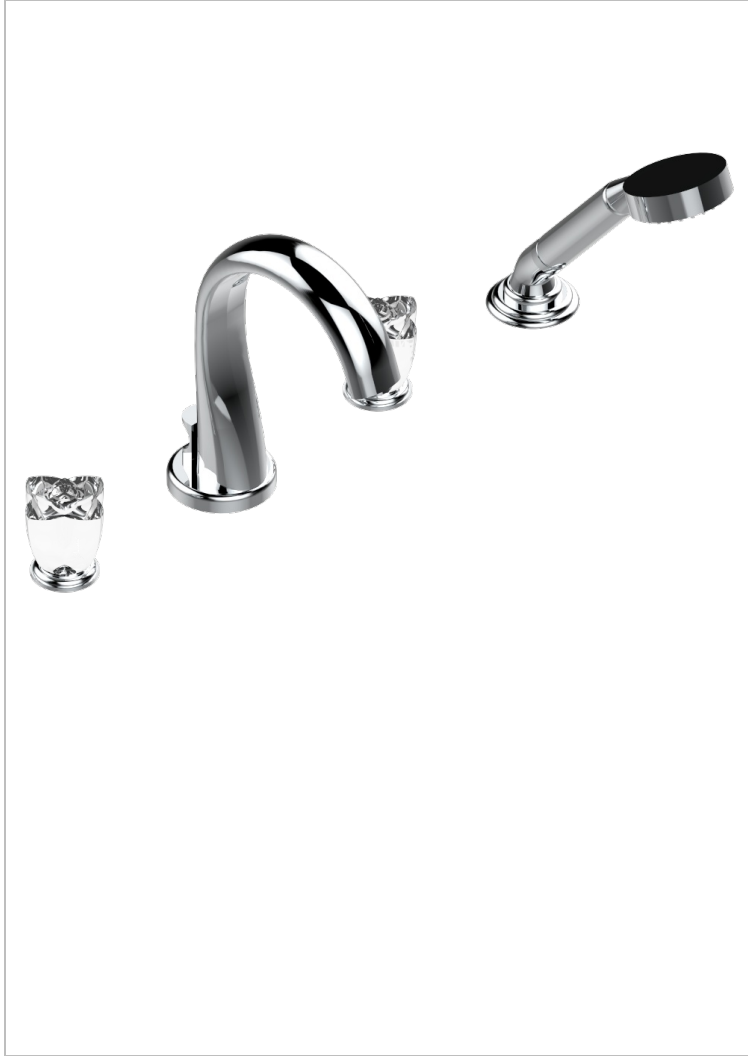

# PETALE DE CRISTAL - CLEAR CRYSTAL

U6A-112BUS

Roman tub set with diverter spout and handshower, 3/4" valves

## TECHNICAL SPECS

- Recommandé : 3 bars (max. 5 bars) - Advised : 43,5 psi (max. 72 psi)
- Bec : 44,5 l/min à 3 bars - Douchette : 9,5 l/min à 3 bars
- Spout : 11.78 gpm at 43.5 psi - Handshower : 2.5 gpm at 43.5 psi

## AVAILABLE FINITIONS

- Black nickel - D24
- Blush PVD - H62
- Brass color PVD - H49
- Brown bronze color PVD - F33
- Chrome polished - A02
- Chrome polished / gold polished - G02

- Copper antique matt, coated - H07
- Gold color PVD - H52
- Gold mat - F07
- Gold polished - F01
- Gold satiny - F03
- Graphite PVD - H64

- Nickel polished - B01
- Rose Gold - F27
- Satin chrome - C03
- Silver polished, antique - H03
- Silver rhodium - F18
- Soft gold - F30