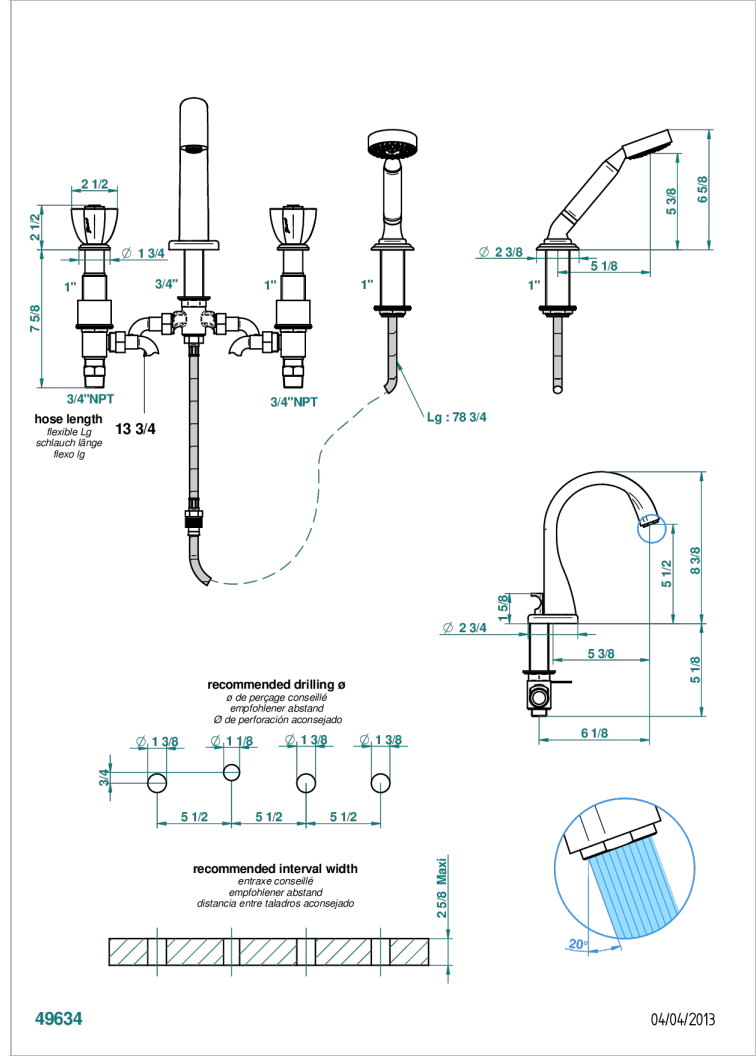

# PETALE DE CRISTAL - CLEAR CRYSTAL

U6A-112BUS

Roman tub set with diverter spout and handshower, 3/4" valves

## TECHNICAL SPECS

- Recommandé : 3 bars (max. 5 bars) - Advised : 43,5 psi (max. 72 psi)
- Bec : 44,5 l/min à 3 bars - Douchette : 9,5 l/min à 3 bars
- Spout : 11.78 gpm at 43.5 psi - Handshower : 2.5 gpm at 43.5 psi