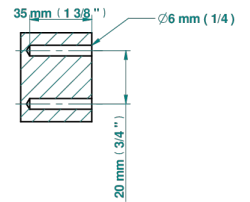

CHARACTERISTIC

- Rose
- Tumbler holder, wall mounted

AVAILABLE FINITIONS

Black nickel - D24
Blush PVD - H62
Brass color PVD - H49
Brown bronze color PVD - F33
Chrome polished - A02
Chrome polished / gold polished - G02

Gold color PVD - H52
Gold mat - F07
Gold polished - F01
Gold satiney - F03
Graphite PVD - H64
Matt Umber PVD - H67

Matt blush PVD - H60
Matt brass color PVD - H50
Matt brown bronze color PVD - F34
Matt chrome (American satin) - C02
Matt gold color PVD - H53
Matt graphite PVD - H65

Matt nickel (American satin) - C01
Matt nickel color PVD - H56
Nickel antique / Sovereign - H28
Nickel color PVD - H55
Nickel polished - B01
Rose Gold - F27

Satin chrome - C03
Silver rhodium - F18
Soft gold - F30
Soft matt gold - F31
Umber PVD - H66