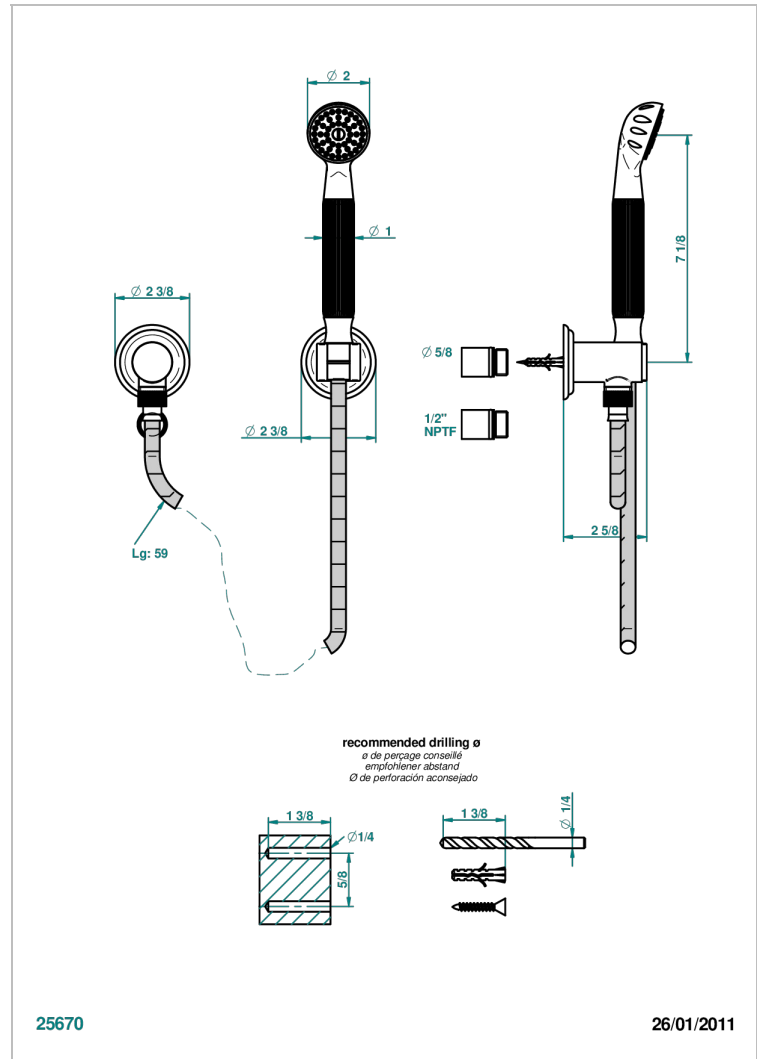

Wall mounted handshower with separate fixed hook

CHARACTERISTIC

- Rose
- Wall mounted handshower with separate fixed hook

TECHNICAL SPECS

- Recommandé : 3 bars (max. 5 bars) - Advised : 43,5 psi (max. 72 psi)
- 9,5 l/min à 3 bars (2.5 gpm at 43.5 psi)

AVAILABLE FINITIONS

Black nickel - D24

Blush PVD - H62

Brass color PVD - H49

Brown bronze color PVD - F33

Chrome polished - A02

Chrome polished / gold polished - G02

Gold color PVD - H52