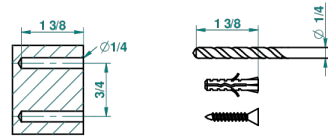

54083

27/11/2018

CHARACTERISTIC

- Rose
- Robe hook

AVAILABLE FINITIONS

Black nickel - D24
Blush PVD - H62
Brass color PVD - H49
Brown bronze color PVD - F33
Chrome polished - A02
Chrome polished / gold polished - G02

Gold color PVD - H52
Gold mat - F07
Gold polished - F01
Gold satiney - F03
Graphite PVD - H64
Matt Umber PVD - H67

Matt blush PVD - H60
Matt brass color PVD - H50
Matt brown bronze color PVD - F34
Matt chrome (American satin) - C02
Matt gold color PVD - H53
Matt graphite PVD - H65

Matt nickel (American satin) - C01
Matt nickel color PVD - H56
Nickel antique / Sovereign - H28
Nickel color PVD - H55
Nickel polished - B01
Rose Gold - F27

Satin chrome - C03
Silver rhodium - F18
Soft gold - F30
Soft matt gold - F31
Umber PVD - H66