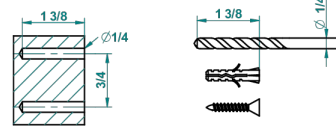

54525

08/10/2015

CHARACTERISTIC

- Rose
- Robe hook single small

AVAILABLE FINITIONS

Black nickel - D24
Blush PVD - H62
Brass color PVD - H49
Brown bronze color PVD - F33
Chrome polished - A02
Chrome polished / gold polished - G02

Gold color PVD - H52
Gold mat - F07
Gold polished - F01
Gold satiney - F03
Graphite PVD - H64
Matt Umber PVD - H67

Matt blush PVD - H60
Matt brass color PVD - H50
Matt brown bronze color PVD - F34
Matt chrome (American satin) - C02
Matt gold color PVD - H53
Matt graphite PVD - H65

Matt nickel (American satin) - C01
Matt nickel color PVD - H56
Nickel antique / Sovereign - H28
Nickel color PVD - H55
Nickel polished - B01
Rose Gold - F27

Satin chrome - C03
Silver rhodium - F18
Soft gold - F30
Soft matt gold - F31
Umber PVD - H66