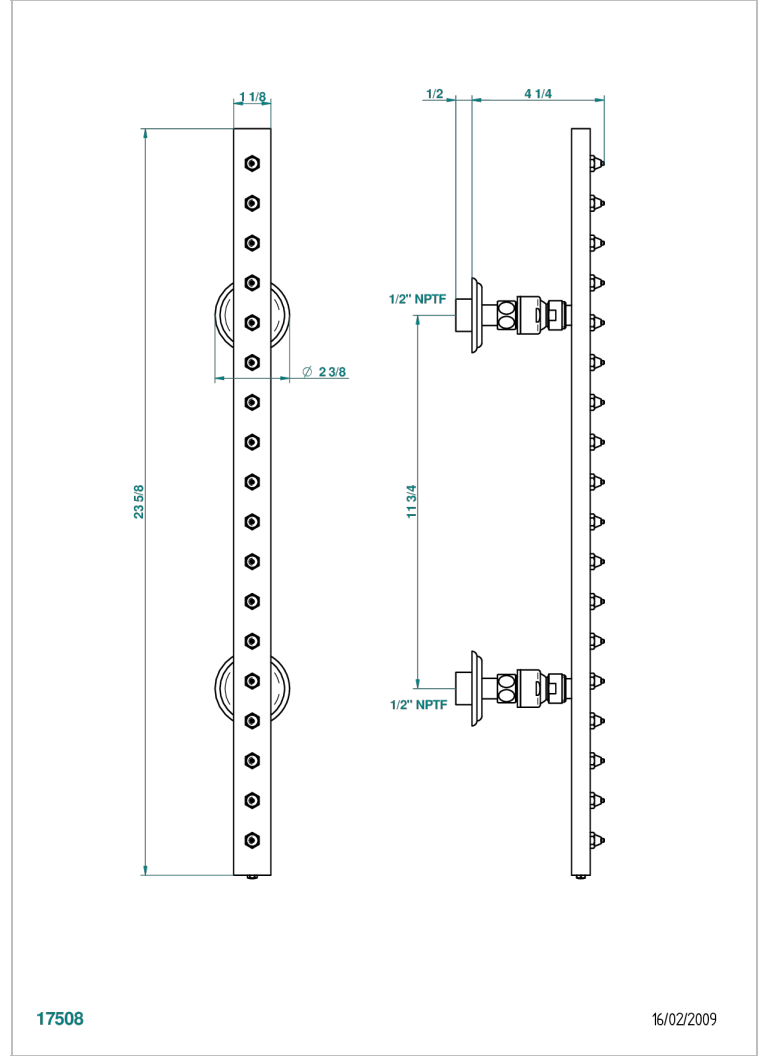

# JADE DRAGON

U5H-900/US

Rain-bar, rectangular with 18 picots, 23 1/2" long - with easyclean system

17508

16/02/2009

## CHARACTERISTIC

- Jade Dragon
- Rain-bar, rectangular with 18 picots, 23 1/2" long - with easyclean system