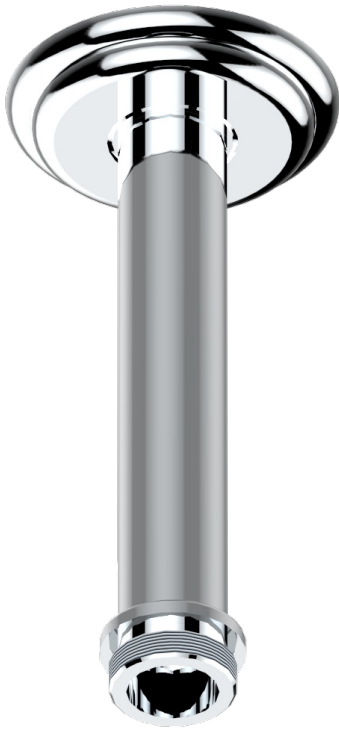

JADE DRAGON

U5H-82V/US

Vertical shower arm ceiling mounted 1/2" connection

THG[®]
PARIS

17502

18/11/2008

CHARACTERISTIC

- Jade Dragon
- Vertical shower arm ceiling mounted 1/2" connection

AVAILABLE FINITIONS

Black nickel - D24
Blush PVD - H62
Brass color PVD - H49
Brown bronze color PVD - F33
Chrome polished - A02
Chrome polished / gold polished - G02

Copper antique matt, coated - H07
Gold color PVD - H52
Gold mat - F07
Gold polished - F01
Gold satiney - F03
Graphite PVD - H64

Light coated bronze - D01
Matt Umber PVD - H67
Matt blush PVD - H60
Matt brass color PVD - H50
Matt brown bronze color PVD - F34
Matt chrome (American satin) - C02

Matt gold color PVD - H53
Matt graphite PVD - H65
Matt nickel (American satin) - C01
Matt nickel color PVD - H56
Nickel antique / Sovereign - H28
Nickel color PVD - H55

Nickel polished - B01
Rose Gold - F27
Satin chrome - C03
Silver polished, antique - H03
Silver rhodium - F18
Soft gold - F30