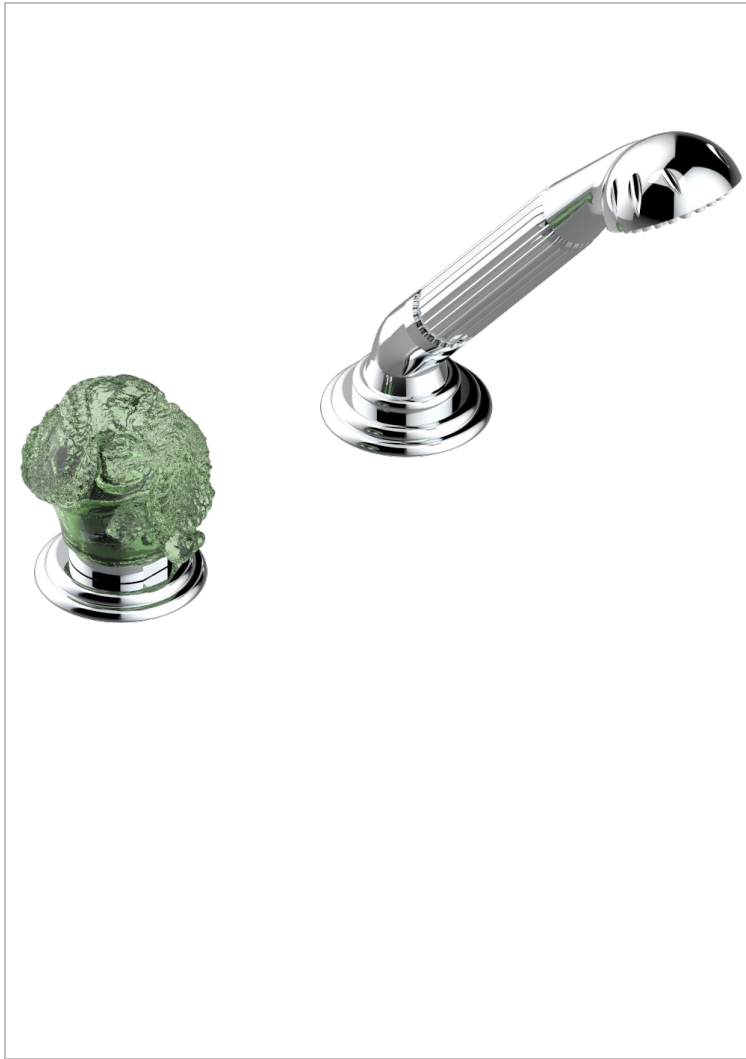

JADE DRAGON

U5H-6532/60A

Deck mounted mixer with handshower, progressive cartridge

CHARACTERISTIC

- Jade Dragon
- Deck mounted mixer with handshower, progressive cartridge

TECHNICAL SPECS

- Recommandé : 3 bars (max. 5 bars) - Advised : 43,5 psi (max. 72 psi)
- 9,5 l/min à 3 bars (2.5 gpm at 43.5 psi)

AVAILABLE FINITIONS

Black nickel - D24
Blush PVD - H62
Brass color PVD - H49
Brown bronze color PVD - F33
Chrome polished - A02
Chrome polished / gold polished - G02

Copper antique matt, coated - H07
Gold color PVD - H52
Gold mat - F07
Gold polished - F01
Gold satiney - F03
Graphite PVD - H64

Light coated bronze - D01
Matt Umber PVD - H67
Matt blush PVD - H60
Matt brass color PVD - H50
Matt brown bronze color PVD - F34
Matt chrome (American satin) - C02

Matt gold color PVD - H53
Matt graphite PVD - H65
Matt nickel (American satin) - C01
Matt nickel color PVD - H56
Nickel antique / Sovereign - H28
Nickel color PVD - H55

Nickel polished - B01
Rose Gold - F27
Satin chrome - C03
Silver polished, antique - H03
Silver rhodium - F18
Soft gold - F30