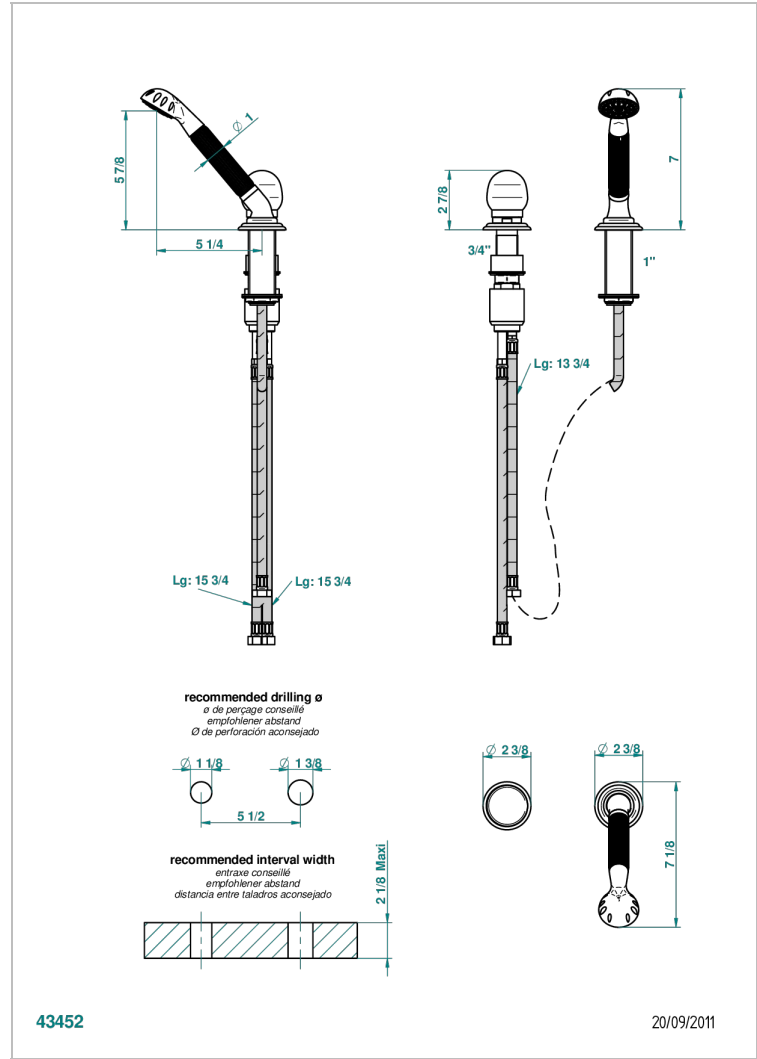

JADE DRAGON

U5H-6532/60A

Deck mounted mixer with handshower, progressive cartridge

CHARACTERISTIC

- Jade Dragon
- Deck mounted mixer with handshower, progressive cartridge

TECHNICAL SPECS

- Recommandé : 3 bars (max. 5 bars) - Advised : 43,5 psi (max. 72 psi)
- 9,5 l/min à 3 bars (2.5 gpm at 43.5 psi)

AVAILABLE FINITIONS

Black nickel - D24
Blush PVD - H62
Brass color PVD - H49
Brown bronze color PVD - F33
Chrome polished - A02
Chrome polished / gold polished - G02

Copper antique matt, coated - H07
Gold color PVD - H52
Gold mat - F07
Gold polished - F01
Gold satiney - F03
Graphite PVD - H64