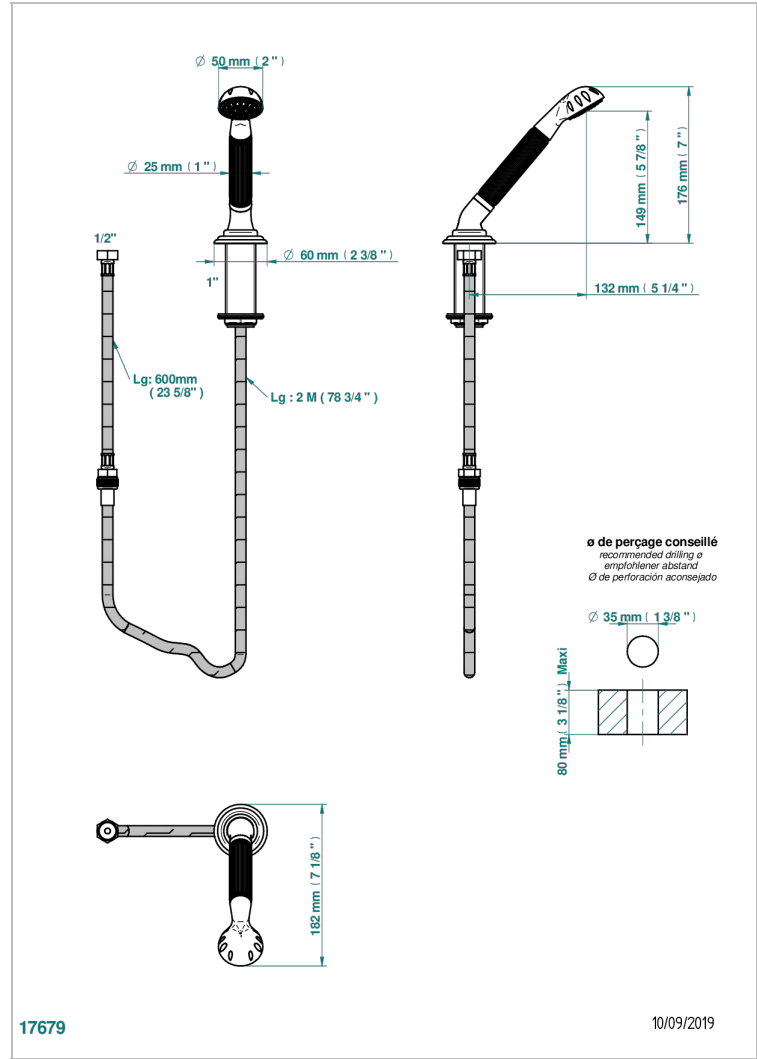

JADE DRAGON

U5H-60A

Deck mounted hand shower, with hose

CHARACTERISTIC

- Jade Dragon
- Deck mounted hand shower, with hose

TECHNICAL SPECS

- Recommandé : 3 bars (max. 5 bars) - Advised : 43,5 psi (max. 72 psi)
- 9,5 l/min à 3 bars (2.5 gpm at 43.5 psi)

AVAILABLE FINITIONS

Black nickel - D24
Blush PVD - H62
Brass color PVD - H49
Brown bronze color PVD - F33
Chrome polished - A02
Chrome polished / gold polished - G02

Copper antique matt, coated - H07
Gold color PVD - H52
Gold mat - F07
Gold polished - F01
Gold satiney - F03
Graphite PVD - H64