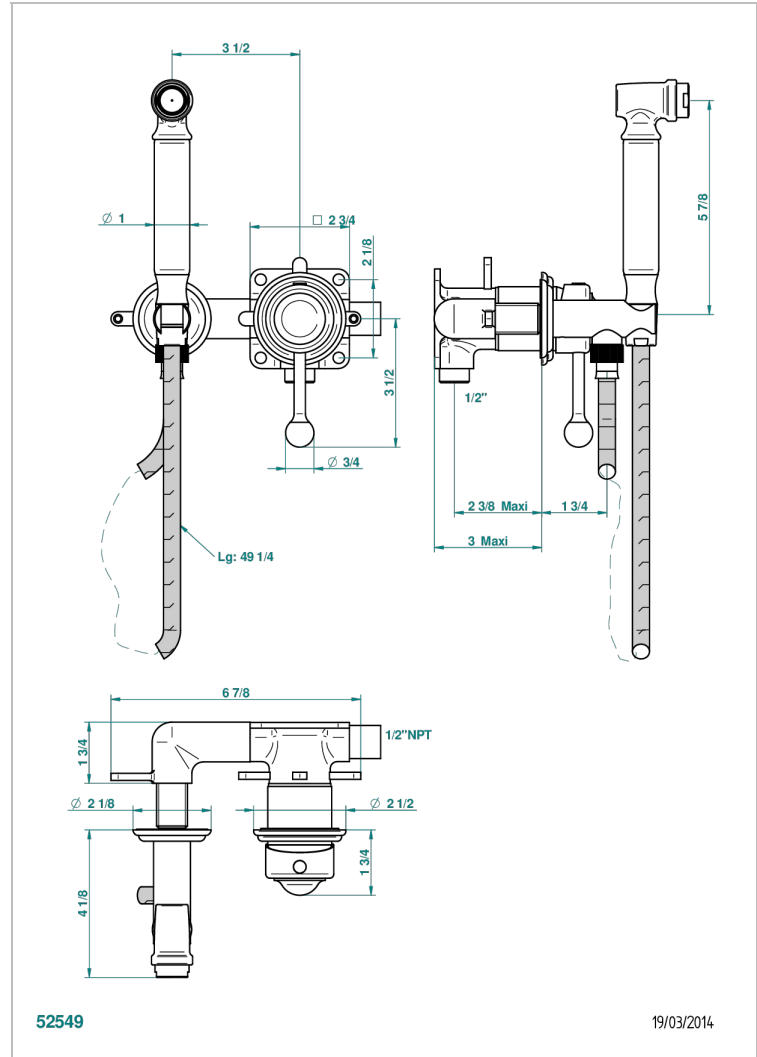

JADE DRAGON

U5H-5840/MUS

Handheld spray bidet with mixing valve, hose, elbow/hook

52549

19/03/2014

CHARACTERISTIC

- Jade Dragon
- Handheld spray bidet with mixing valve, hose, elbow/hook

TECHNICAL SPECS

- Recommandé : 3 bars (max. 5 bars) - Advised : 43,5 psi (max. 72 psi)
- 9,5 l/min à 3 bars (2.5 gpm at 43.5 psi)

AVAILABLE FINITIONS

Black nickel - D24
Blush PVD - H62
Brass color PVD - H49
Brown bronze color PVD - F33
Chrome polished - A02
Chrome polished / gold polished - G02