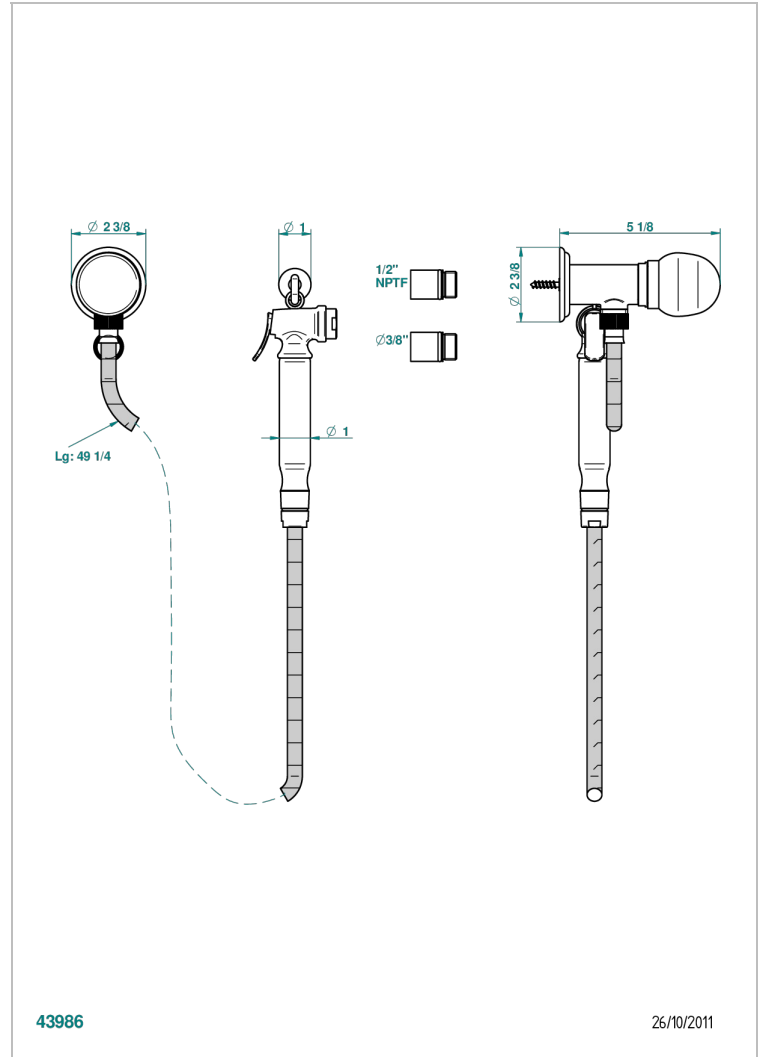

JADE DRAGON

U5H-5840/8US

Handheld spray bidet with hose, elbow and hook

CHARACTERISTIC

- Jade Dragon
- Handheld spray bidet with hose, elbow and hook

TECHNICAL SPECS

- Recommandé : 3 bars (max. 5 bars) - Advised : 43,5 psi (max. 72 psi)
- 9,5 l/min à 3 bars (2.5 gpm at 43.5 psi)

AVAILABLE FINITIONS

- Chrome polished - A02
- Chrome polished / gold polished - G02
- Gold polished - F01
- Nickel polished - B01