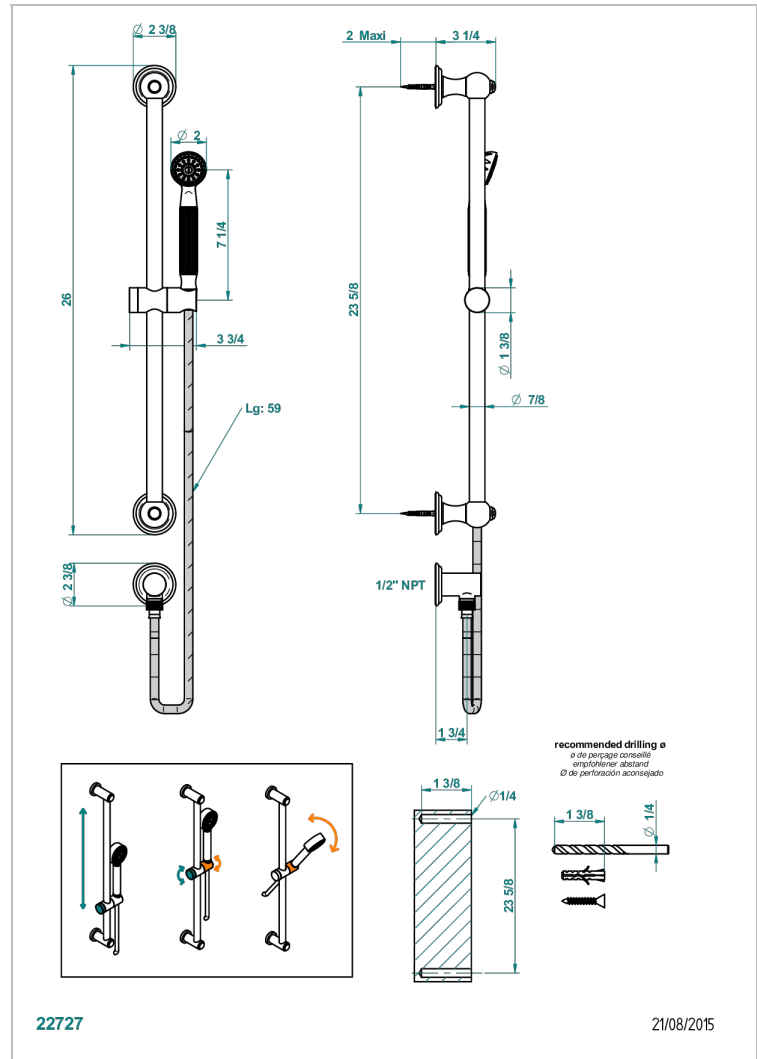

# JADE DRAGON

U5H-58/US

Slide bar with handsower and elbow

## CHARACTERISTIC

- Jade Dragon
- Slide bar with handsower and elbow

## TECHNICAL SPECS

- Recommandé : 3 bars (max. 5 bars) - Advised : 43,5 psi (max. 72 psi)
- 9,5 l/min à 3 bars (2.5 gpm at 43.5 psi)