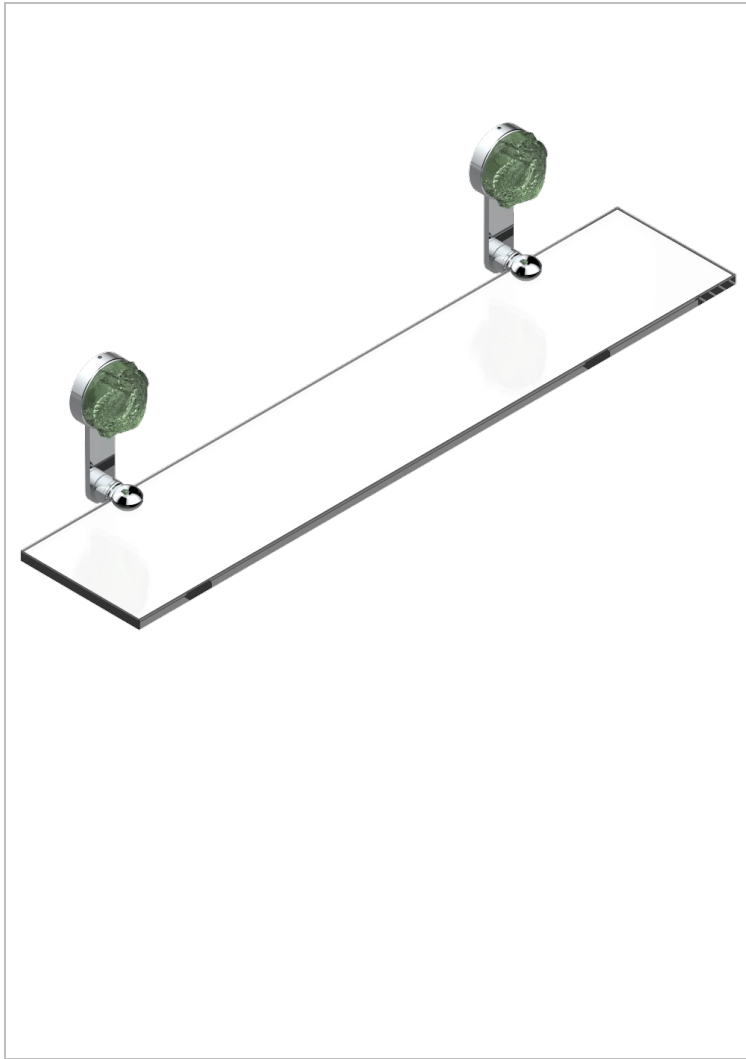

JADE DRAGON

U5H-564

Glass shelf with brackets

43623

18/01/2013

CHARACTERISTIC

- Jade Dragon
- Glass shelf with brackets

AVAILABLE FINITIONS

Black nickel - D24
 Blush PVD - H62
 Brass color PVD - H49
 Brown bronze color PVD - F33
 Chrome polished - A02
 Chrome polished / gold polished - G02

Copper antique matt, coated - H07
 Gold color PVD - H52
 Gold mat - F07
 Gold polished - F01
 Gold satiney - F03
 Graphite PVD - H64