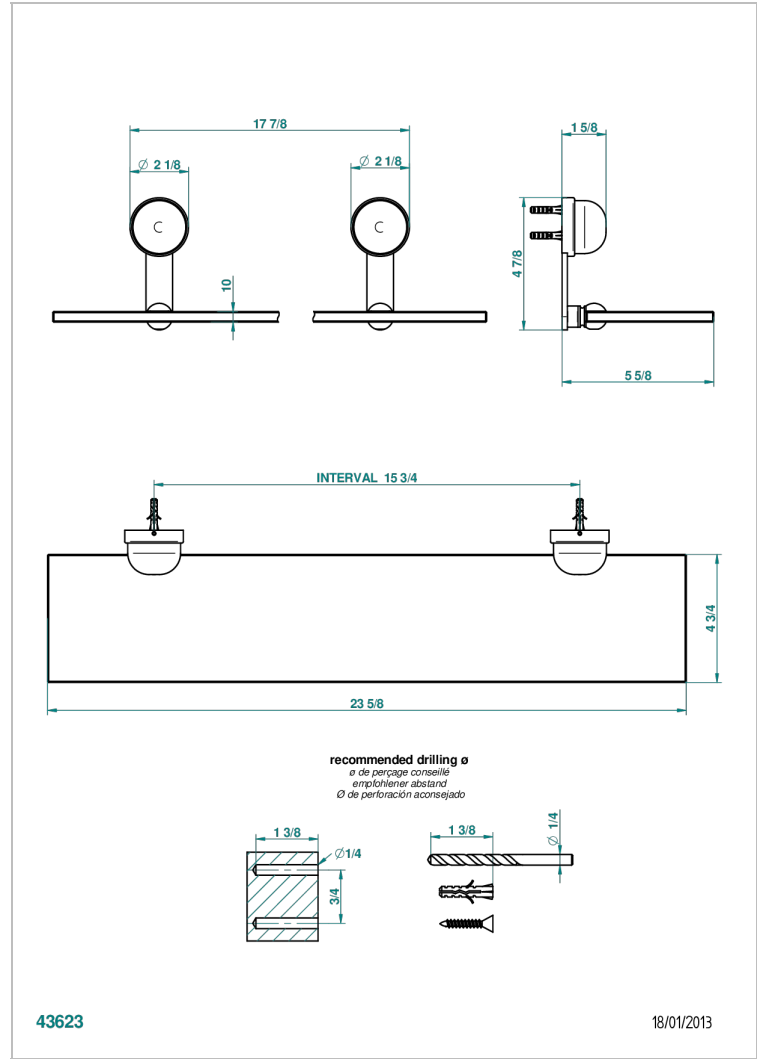

JADE DRAGON

U5H-564

Glass shelf with brackets

43623

18/01/2013

CHARACTERISTIC

- Jade Dragon
- Glass shelf with brackets

AVAILABLE FINITIONS