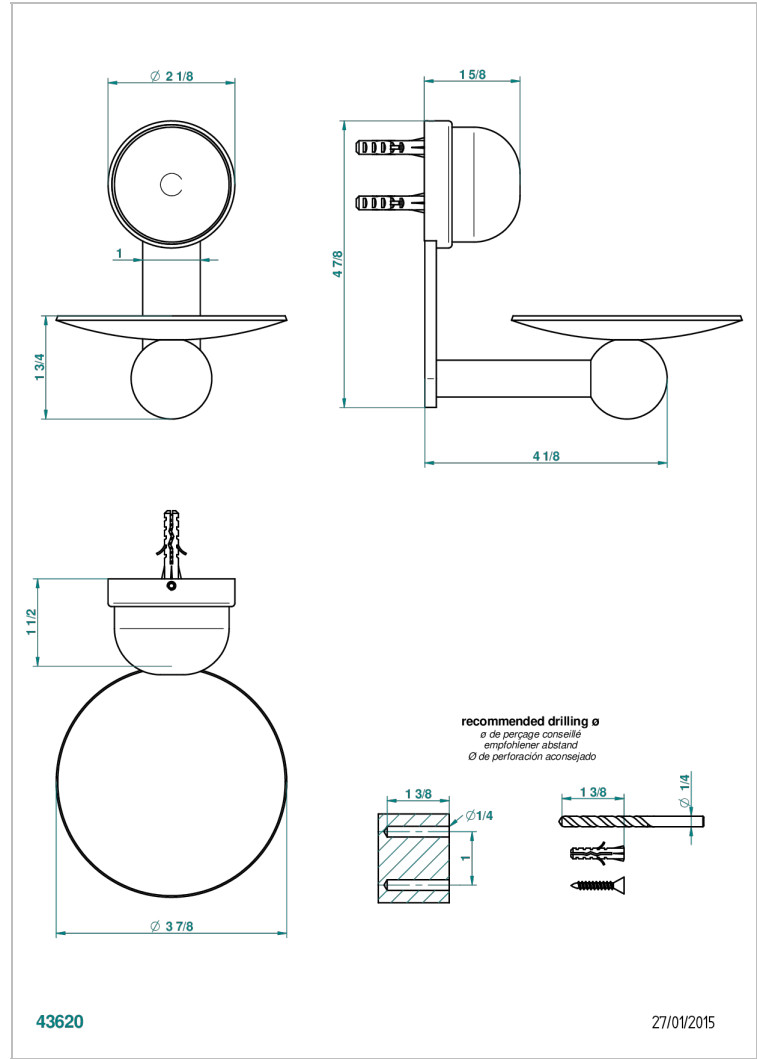

# JADE DRAGON

U5H-546

Soap dish, wall mounted, 4" diameter

THG<sup>®</sup>  
PARIS

## CHARACTERISTIC

- Jade Dragon
- Soap dish, wall mounted, 4" diameter